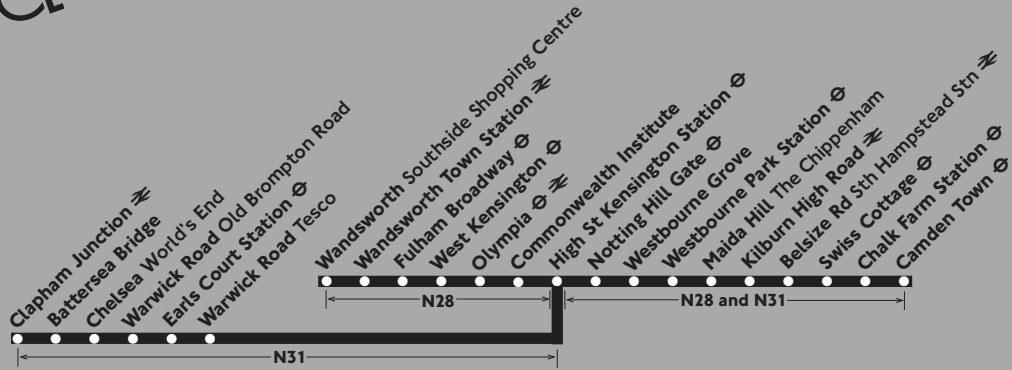

N28

Every night

Wandsworth - Kensington - Camden Town

N31

Every night

Clapham Junction - Kensington - Camden Town

To stop the bus, always indicate clearly to the driver

Sunday night/Monday morning to Thursday night/Friday morning

	N31	N28	N31	N28	N31	N28	N31	N28	N31
Wandsworth Southside Shopping Centre	---	0101	---	0201	---	0301	---	0401	---
Wandsworth Town Station	---	0104	---	0204	---	0304	---	0404	---
Fulham Broadway	---	0110	---	0210	---	0310	---	0410	---
West Kensington Station	---	0115	---	0215	---	0315	---	0415	---
Clapham Junction Battersea Rise	0031a	↓	0131a	↓	0229	↓	0329	↓	0429
Chelsea World's End	0039	↓	0139	↓	0239	↓	0339	↓	0439
Earls Court Station Warwick Road	0043	↓	0143	↓	0243	↓	0343	↓	0443
High Street Kensington Station	0050	0120	0150	0220	0250	0320	0350	0420	0450
Notting Hill Gate	0055	0125	0155	0225	0255	0325	0355	0425	0455
Westbourne Park Station	0100	0130	0200	0230	0300	0330	0400	0430	0500
Maida Hill The Chippenham	0103	0133	0203	0233	0303	0333	0403	0433	0503
Kilburn High Road Station	0107	0137	0207	0237	0307	0337	0407	0437	0507
Swiss Cottage Station	0112	0142	0212	0242	0312	0342	0412	0442	0512
Chalk Farm Station	0116	0146	0216	0246	0316	0346	0416	0446	0516
Camden Town Station	0120	0150	0220	0250	0320	0350	0420	0450	0520

Friday night/Saturday morning and Saturday night/Sunday morning

	N31	N28	N31	N28	N31	N28	N31	N28	N31	N28	N31	N28	N31	N28	N31	N28	N31	N28
Wandsworth Southside Shopping Centre	---	0046	---	0116	---	0146	---	0216	---	0246	---	0316	---	0346	---	0416	---	0446
Wandsworth Town Station	---	0049	---	0119	---	0149	---	0219	---	0249	---	0319	---	0349	---	0419	---	0449
Fulham Broadway	---	0055	---	0125	---	0155	---	0225	---	0255	---	0325	---	0355	---	0425	---	0455
West Kensington Station	---	0100	---	0130	---	0200	---	0230	---	0300	---	0330	---	0400	---	0430	---	0500
Clapham Junction Battersea Rise	0031a	↓	0101a	↓	0131a	↓	0159	↓	0229	↓	0259	↓	0329	↓	0359	↓	0429	↓
Chelsea World's End	0039	↓	0109	↓	0139	↓	0209	↓	0239	↓	0309	↓	0339	↓	0409	↓	0439	↓
Earls Court Station Warwick Road	0043	↓	0113	↓	0143	↓	0213	↓	0243	↓	0313	↓	0343	↓	0413	↓	0443	↓
High Street Kensington Station	0050	0105	0120	0135	0150	0205	0220	0235	0250	0305	0320	0335	0350	0405	0420	0435	0450	0505
Notting Hill Gate	0055	0110	0125	0140	0155	0210	0225	0240	0255	0310	0325	0340	0355	0410	0425	0440	0455	0510
Westbourne Park Station	0100	0115	0130	0145	0200	0215	0230	0245	0300	0315	0330	0345	0400	0415	0430	0445	0500	0515
Maida Hill The Chippenham	0103	0118	0133	0148	0203	0218	0233	0248	0303	0318	0333	0348	0403	0418	0433	0448	0503	0518
Kilburn High Road Station	0107	0122	0137	0152	0207	0222	0237	0252	0307	0322	0337	0352	0407	0422	0437	0452	0507	0522
Swiss Cottage Station	0112	0127	0142	0157	0212	0227	0242	0257	0312	0327	0342	0357	0412	0427	0442	0457	0512	0527
Chalk Farm Station	0116	0131	0146	0201	0216	0231	0246	0301	0316	0331	0346	0401	0416	0431	0446	0501	0516	0531
Camden Town Station	0120	0135	0150	0205	0220	0235	0250	0305	0320	0335	0350	0405	0420	0435	0450	0505	0520	0535

a - Time from Clapham Junction Meyrick Arms

28.5.99 T5206T

MAYOR OF LONDON

24 hour London Travel Information
020 7222 1234

Textphone
020 7918 3015

Operated by First for London Buses