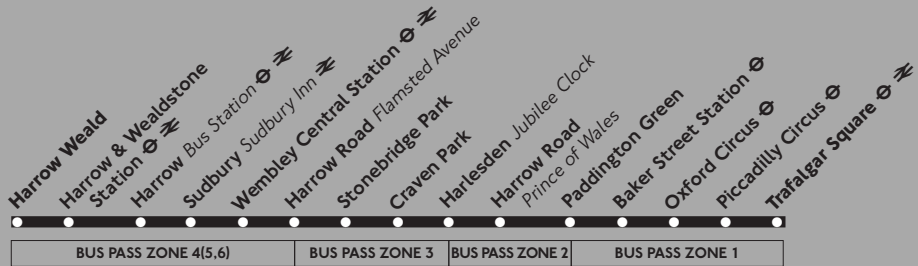

## Harrow Weald - Wembley - Trafalgar Square

To stop the bus, always indicate clearly to the driver

### Sunday night/Monday morning to Thursday night/Friday morning

Harrow Weald Wealdstone Inn	2320	---	2350	--	20	--	50	---	0420	---	0450		
Harrow and Wealdstone Station	2324	---	2354	--	24	--	54	---	0424	---	0454		
Harrow Bus Station	2329	---	2359	Then	--	29	--	59	---	0429	---	0459	
Sudbury Sudbury Inn	2337	2352	0007	at	22	37	52	07	0422	0437	0452	0507	
Wembley Central Station	2342	2357	0012	these	27	42	57	12	0427	0442	0457	0512	
Stonebridge Park Coach & Horses	2350	0005	0020	mins	35	50	05	20	until	0435	0450	0505	0520
Harlesden Manor Park Road	2355	0010	0025	past	40	55	10	25		0440	0455	0510	0525
Harrow Road Prince of Wales	0005	0020	0035	each	50	05	20	35		0450	0505	0520	0535
Paddington Green	0011	0026	0041	hour	56	11	26	41		0456	0511	0526	0541
Baker Street Station	0015	0030	0045		00	15	30	45		0500	0515	0530	0545
Oxford Circus Regent Street	0020	0035	0050		05	20	35	50		0505	0520	0535	0550
Trafalgar Square	0026	0041	0056		11	26	41	56		0511	0526	0541	0556

## Trafalgar Square - Wembley - Harrow Weald

To stop the bus, always indicate clearly to the driver

Every night