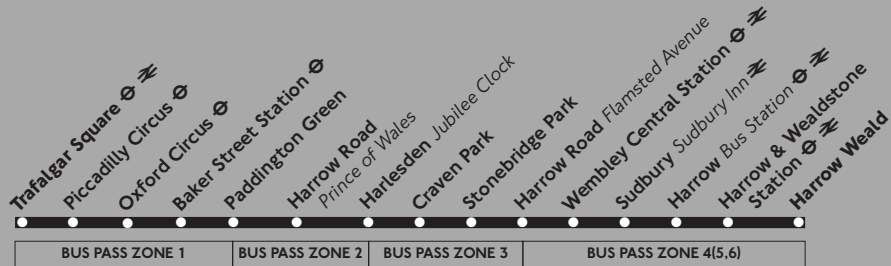

## Trafalgar Square - Wembley - Harrow Weald

To stop the bus, always indicate clearly to the driver

Every night