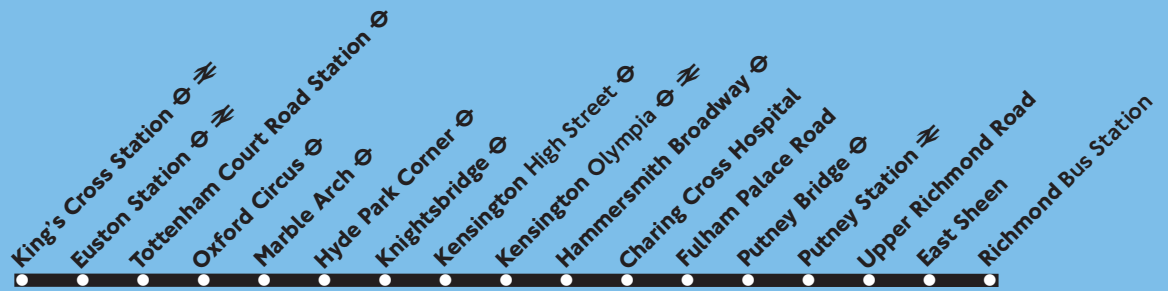

## King's Cross - Hammersmith - Richmond

To stop the bus, always indicate clearly to the driver

Every night

### Sunday to Wednesday nights/Monday to Thursday mornings

King's Cross Station	0031	0501
Euston Station <i>Euston Road</i>	0036	0506
Tottenham Court Road Station	0041	0511
Oxford Circus	0044	0514
Marble Arch	0048	0518
Hyde Park Corner	0052	Then 0522
Kensington <i>Royal Albert Hall</i>	0055	every 0525
High Street Kensington Station	0057	30 minutes 0527
Kensington <i>Olympia</i>	0059	until 0529
Hammersmith Broadway <i>Bus Station</i>	0102	0532
Charing Cross Hospital	0104	0534
Putney Station	0111	0541
Barnes Common <i>Roehampton Lane</i>	0115	0545
East Sheen <i>Sheen Lane</i>	0119	0549
Richmond <i>Bus Station</i>	0125	0555

### Thursday, Friday and Saturday nights/Friday, Saturday and Sunday mornings

King's Cross Station	0022	0452
Euston Station <i>Euston Road</i>	0026	0456
Tottenham Court Road Station	0031	0501
Oxford Circus	0036	0506
Marble Arch	0040	0510
Hyde Park Corner	0044	Then 0514
Kensington <i>Royal Albert Hall</i>	0049	every 0519
High Street Kensington Station	0051	30 minutes 0521
Kensington <i>Olympia</i>	0054	until 0524
Hammersmith Broadway <i>Bus Station</i>	0058	0528
Charing Cross Hospital	0101	0531
Putney Station	0105	0535
Barnes Common <i>Roehampton Lane</i>	0111	0541
East Sheen <i>Sheen Lane</i>	0113	0543
Richmond <i>Bus Station</i>	0120	0550

### Sunday to Wednesday nights/Monday to Thursday mornings

Richmond Bus Station	0030	0500
East Sheen Sheen Lane	0037	0507
Barnes Common Roehampton Lane	0040	0510
Putney Station	0044	0514
Charing Cross Hospital	0050	0520
Hammersmith Broadway Bus Station	0052	Then 0522
Kensington Olympia	0054	every 0524
High Street Kensington Station	0057	30 minutes 0527
Kensington Royal Albert Hall	0059	until 0529
Hyde Park Corner	0102	0532
Marble Arch	0106	0536
Oxford Circus	0109	0539
Tottenham Court Road Station	0113	0543
Euston Station	0118	0548
King's Cross Station	0120	0550