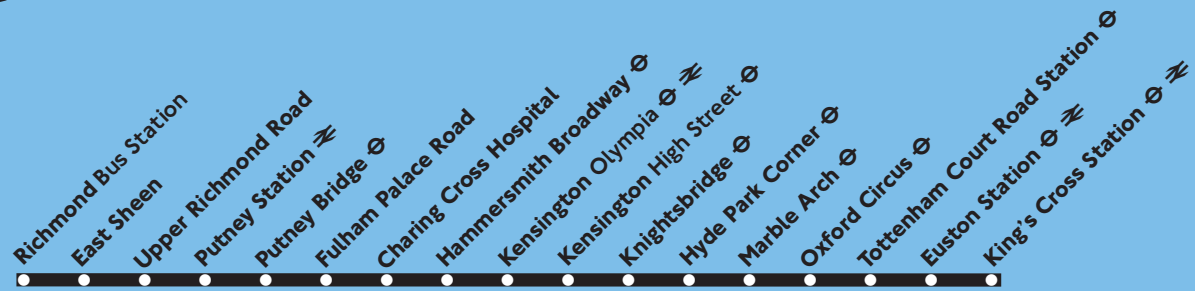

### Thursday, Friday and Saturday nights/Friday, Saturday and Sunday mornings

King's Cross Station	0022	0452
Euston Station <i>Euston Road</i>	0026	0456
Tottenham Court Road Station	0031	0501
Oxford Circus	0036	0506
Marble Arch	0040	0510
Hyde Park Corner	0044	Then 0514
Kensington <i>Royal Albert Hall</i>	0049	every 0519
High Street Kensington Station	0051	30 minutes 0521
Kensington <i>Olympia</i>	0054	until 0524
Hammersmith Broadway <i>Bus Station</i>	0058	0528
Charing Cross Hospital	0101	0531
Putney Station	0105	0535
Barnes Common <i>Roehampton Lane</i>	0111	0541
East Sheen <i>Sheen Lane</i>	0113	0543
Richmond <i>Bus Station</i>	0120	0550

## Richmond - Hammersmith - King's Cross

To stop the bus, always indicate clearly to the driver

Every night

### Sunday to Wednesday nights/Monday to Thursday mornings

Richmond Bus Station	0030	0500
East Sheen Sheen Lane	0037	0507
Barnes Common Roehampton Lane	0040	0510
Putney Station	0044	0514
Charing Cross Hospital	0050	0520
Hammersmith Broadway Bus Station	0052	Then 0522
Kensington Olympia	0054	every 0524
High Street Kensington Station	0057	30 minutes 0527
Kensington Royal Albert Hall	0059	until 0529
Hyde Park Corner	0102	0532
Marble Arch	0106	0536
Oxford Circus	0109	0539
Tottenham Court Road Station	0113	0543
Euston Station	0118	0548
King's Cross Station	0120	0550