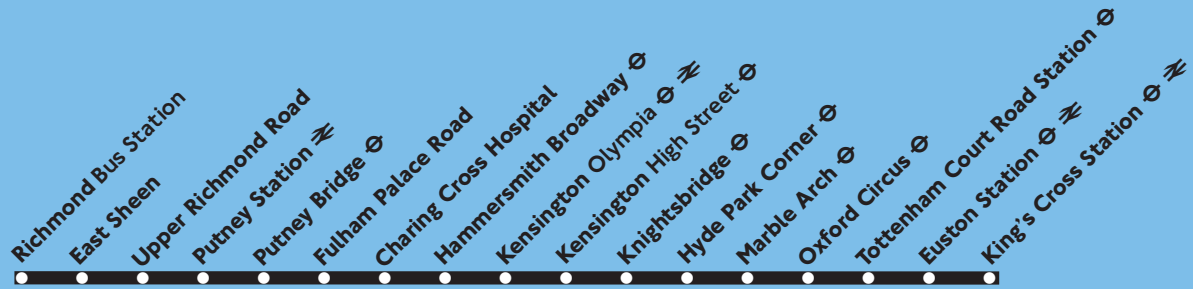

N10

King's Cross - Hammersmith - Richmond

To stop the bus, always indicate clearly to the driver

Every night

Every night

King's Cross Station	0031	0501
Euston Station <i>Euston Road</i>	0036	0506
Tottenham Court Road Station	0041	0511
Oxford Circus	0044	0514
Marble Arch	0048	0518
Hyde Park Corner	0052 <i>Then</i>	0522
Kensington <i>Royal Albert Hall</i>	0055 <i>every</i>	0525
High Street Kensington Station	0057 <i>30 minutes</i>	0527
Kensington Olympia	0059 <i>until</i>	0529
Hammersmith Broadway <i>Bus Station</i>	0102	0532
Charing Cross Hospital	0104	0534
Putney Station	0111	0541
Barnes Common <i>Roehampton Lane</i>	0115	0545
East Sheen <i>Sheen Lane</i>	0119	0549
Richmond <i>Bus Station</i>	0125	0555

4.9.04 T5748O

N10

Richmond - Hammersmith - King's Cross

To stop the bus, always indicate clearly to the driver

Every night

Every night

Richmond Bus Station	0030	0500
East Sheen Sheen Lane	0037	0507
Barnes Common Roehampton Lane	0040	0510
Putney Station	0044	0514
Charing Cross Hospital	0050	0520
Hammersmith Broadway Bus Station	0052 Then	0522
Kensington Olympia	0054 every	0524
High Street Kensington Station	0057 30 minutes	0527
Kensington Royal Albert Hall	0059 until	0529
Hyde Park Corner	0102	0532
Marble Arch	0106	0536
Oxford Circus	0109	0539
Tottenham Court Road Station	0113	0543
Euston Station	0118	0548
King's Cross Station	0120	0550