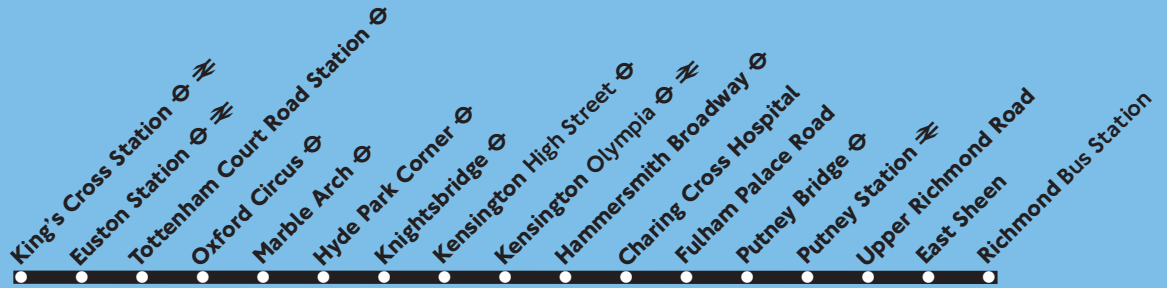

N10

King's Cross - Hammersmith - Richmond

To stop the bus, always indicate clearly to the driver

Every night

Every night

King's Cross Station	0031	0501
Euston Station <i>Euston Road</i>	0036	0506
Tottenham Court Road Station	0041	0511
Oxford Circus	0044	0514
Marble Arch	0048	0518
Hyde Park Corner	0052 <i>Then</i>	0522
Kensington <i>Royal Albert Hall</i>	0055 <i>every</i>	0525
High Street Kensington Station	0057 <i>30 minutes</i>	0527
Kensington Olympia	0059 <i>until</i>	0529
Hammersmith Broadway <i>Bus Station</i>	0102	0532
Charing Cross Hospital	0104	0534
Putney Station	0111	0541
Barnes Common <i>Roehampton Lane</i>	0115	0545
East Sheen <i>Sheen Lane</i>	0119	0549
Richmond <i>Bus Station</i>	0125	0555

4.9.04 T5748O

N10

Richmond - Hammersmith - King's Cross

To stop the bus, always indicate clearly to the driver

Every night

Every night

Richmond Bus Station	0030	0500
East Sheen Sheen Lane	0037	0507
Barnes Common Roehampton Lane	0040	0510
Putney Station	0044	0514
Charing Cross Hospital	0050	0520
Hammersmith Broadway Bus Station	0052 Then	0522
Kensington Olympia	0054 every	0524
High Street Kensington Station	0057 30 minutes	0527
Kensington Royal Albert Hall	0059 until	0529
Hyde Park Corner	0102	0532
Marble Arch	0106	0536
Oxford Circus	0109	0539
Tottenham Court Road Station	0113	0543
Euston Station	0118	0548
King's Cross Station	0120	0550