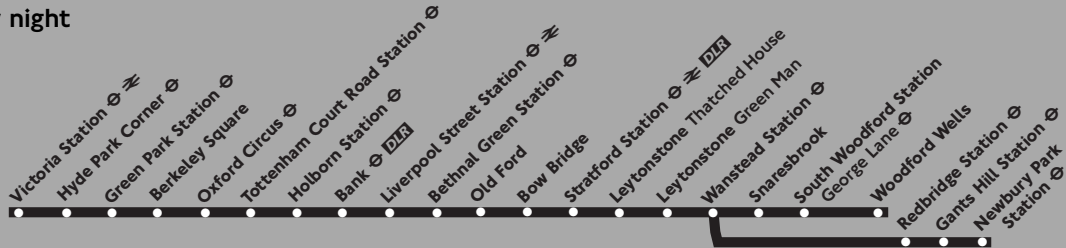

N8

Victoria - Stratford - Woodford Wells/Newbury Park

To stop the bus, always indicate clearly to the driver

Every night

Sunday night/Monday morning to Thursday night/Friday morning

Victoria Station	2355	0015	0035	0055	0115	0135	0155	0225	0255	0325	0355	0425	0455	0525
Hyde Park Corner	2359	0019	0039	0059	0119	0139	0159	0229	0259	0329	0359	0429	0459	0529
Oxford Circus	0007	0027	0047	0107	0127	0147	0207	0237	0307	0337	0407	0437	0507	0537
Tottenham Court Road Station	0012	0032	0052	0112	0132	0152	0212	0242	0312	0342	0412	0442	0512	0542
Holborn Station	0015	0035	0055	0115	0135	0155	0215	0245	0315	0345	0415	0445	0515	0545
Bank Station	0021	0041	0101	0121	0141	0201	0221	0251	0321	0351	0421	0451	0521	0551
Liverpool St Station	0025	0045	0105	0125	0145	0205	0225	0255	0325	0355	0425	0455	0525	0555
Bethnal Green Station	0032	0052	0112	0132	0152	0212	0232	0302	0332	0402	0432	0502	0532	0602
Old Ford Parnell Road	0037	0057	0117	0137	0157	0217	0237	0307	0337	0407	0437	0507	0537	0607
Bow Bridge Marshgate Lane	0040	0100	0120	0140	0200	0220	0240	0310	0340	0410	0440	0510	0540	0610
Stratford Station	0043	0103	0123	0142	0203	0223	0243	0313	0343	0413	0443	0513	0543	0613
Leytonstone Thatched House	0047	0107	0127	0147	0207	0227	0247	0317	0347	0417	0447	0517	0547	---
Leytonstone Green Man	0052	0112	0122	0152	0212	0232	0252	0322	0352	0422	0452	0522	0552	---
Wanstead Station	0054	0114	0134	0154	0214	0234	0254	0324	0354	0424	0454	0524	0554	---
Snaresbrook Hermon Hill	0056	0116	---	0156	0216	---	0256	---	0356	---	0456	---	0556	---
South Woodford George Lane	0058	0118	---	0158	0218	---	0258	---	0358	---	0458	---	0558	---
Woodford Wells Horse and Well	0102	0122	---	0202	0222	---	0302	---	0402	---	0502	---	0602	---
Redbridge Station	---	---	0136	---	---	0236	---	0326	---	0426	---	0526	---	---
Gants Hill Station	---	---	0138	---	---	0238	---	0328	---	0428	---	0528	---	---
Newbury Park Station	---	---	0141	---	---	0241	---	0331	---	0431	---	0531	---	---

Friday night/Saturday morning and Saturday night/Sunday morning