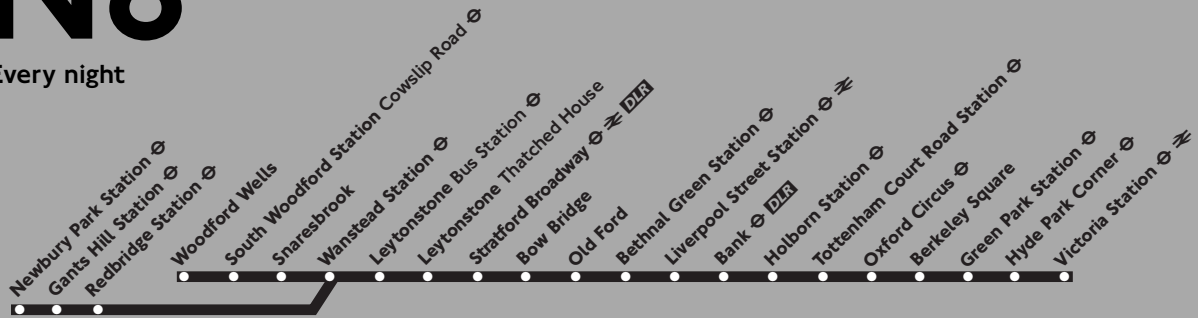

## Newbury Park/Woodford Wells - Stratford - Victoria

To stop the bus, always indicate clearly to the driver

Every night