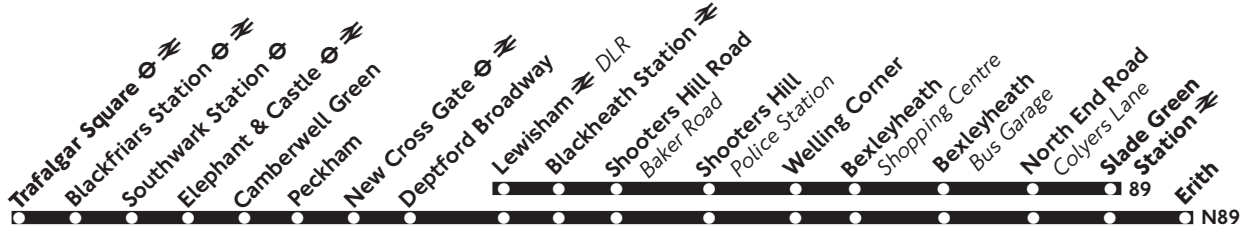

### Trafalgar Square - Lewisham - Erith

Every night

BUS PASS ZONE 1	BUS PASS ZONE 2	ZONE 3	BUS PASS ZONE 4(5,6)
-----------------	-----------------	--------	----------------------