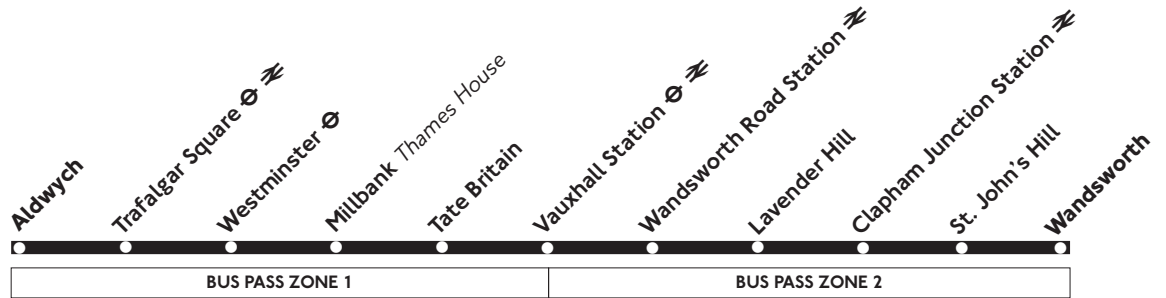

77A

Aldwych - Vauxhall - Wandsworth

Daily

Mondays to Fridays

| | | | | | | | | | | | | |
|------------------------------------|------|------|------|------|------|------|------------|------|-------------|------|------------|------|
| Aldwych | 0505 | 0530 | 0550 | 0605 | 0620 | 0635 | | 0715 | 1900 | 2000 | 2237 | |
| Trafalgar Square ⇄ | 0510 | 0535 | 0555 | 0610 | 0625 | 0640 | Then | 0720 | Then | 1908 | Then | 2243 |
| Millbank Thames House | 0514 | 0539 | 0559 | 0614 | 0629 | 0644 | about | 0724 | about | 1913 | about | 2247 |
| Vauxhall Station ⇄ | 0517 | 0542 | 0602 | 0617 | 0632 | 0647 | every | 0727 | every | 1916 | every | 2250 |
| Wandsworth Road Station ⇄ | 0524 | 0549 | 0609 | 0624 | 0639 | 0654 | 10 minutes | 0734 | 7-8 minutes | 1924 | 10 minutes | 2256 |
| Clapham Junction Station ⇄ | 0532 | 0557 | 0617 | 0632 | 0647 | 0702 | until | 0744 | until | 1935 | until | 2303 |
| Wandsworth Wandsworth Plain | 0540 | 0605 | 0625 | 0640 | 0655 | 0710 | | 0753 | 1946 | 2037 | 2311 | |
| Aldwych | 2252 | 2307 | 2322 | 2337 | 2352 | 0007 | | | | | | |
| Trafalgar Square ⇄ | 2258 | 2313 | 2328 | 2343 | 2358 | 0013 | | | | | | |
| Millbank Thames House | 2302 | 2317 | 2332 | 2347 | 0002 | 0017 | | | | | | |
| Vauxhall Station ⇄ | 2305 | 2320 | 2335 | 2350 | 0005 | 0020 | | | | | | |
| Wandsworth Road Station ⇄ | 2311 | 2326 | 2341 | 2356 | 0011 | 0026 | | | | | | |
| Clapham Junction Station ⇄ | 2318 | 2333 | 2348 | 0003 | 0018 | 0033 | | | | | | |
| Wandsworth Wandsworth Plain | 2326 | 2341 | 2356 | 0011 | 0026 | 0041 | | | | | | |