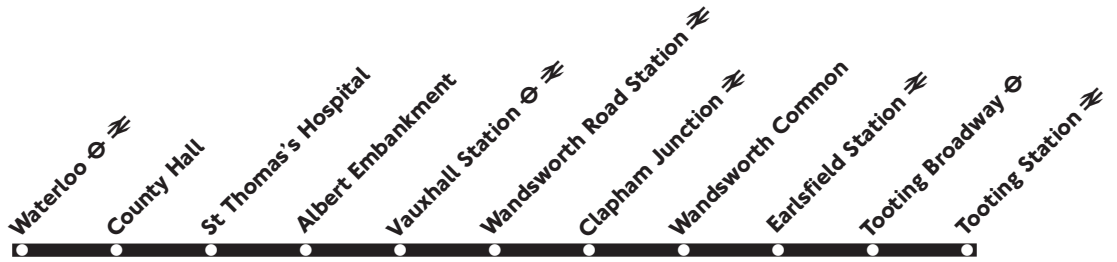

77

Waterloo - Clapham Junction - Tooting

Daily

Monday - Friday

Waterloo Station <i>York Road</i> ⇄	0600	0615	0630	0642	0654	0704		2013		2151		0036
St Thomas's Hospital	0601	0616	0632	0644	0656	0706	Then	2015	Then	2152	Then	0037
Vauxhall Station	0605	0620	0639	0651	0703	0713	about	2022	about	2156	every	0041
Wandsworth Road Station	0611	0626	0646	0658	0710	0720	every	2030	every	2203	15	0048
Clapham Junction Station	0618	0633	0654	0706	0718	0729	8-10	2038	12	2211	minutes	0056
Earlsfield Station	0627	0646	0707	0717	0731	0742	minutes	2047	minutes	2220	until	0105
Tooting Broadway <i>Mitcham Road</i> ⇄	0633	0654	0715	0727	0740	0752	until	2053	until	2226		0111
Tooting Station	0637	0658	0719	0731	0744	0756		2056		2229		0114

Saturday (also Good Friday)

Waterloo Station <i>York Road</i> ⇄	0600	0620	0639	0659	0719		0819	0831	0843	0855		1943	2221	0036	
St Thomas's Hospital	0601	0621	0640	0700	0720	Then	0820	0832	0844	0856	Then	1945	Then	2222	Then
Vauxhall Station	0605	0625	0645	0705	0725	every	0825	0837	0849	0901	about	1950	about	2226	every
Wandsworth Road Station	0611	0631	0651	0711	0731	15	0831	0843	0855	0908	every	1957	every	2233	15
Clapham Junction Station	0618	0638	0658	0718	0738	mins	0838	0850	0902	0917	10	2006	12	2241	mins
Earlsfield Station	0627	0647	0707	0727	0747	until	0847	0859	0911	0926	minutes	2017	minutes	2250	until
Tooting Broadway <i>Mitcham Road</i> ⇄	0633	0653	0713	0733	0753		0853	0905	0919	0934	until	2024	until	2256	
Tooting Station	0636	0656	0716	0736	0756		0856	0909	0923	0938		2028		2259	