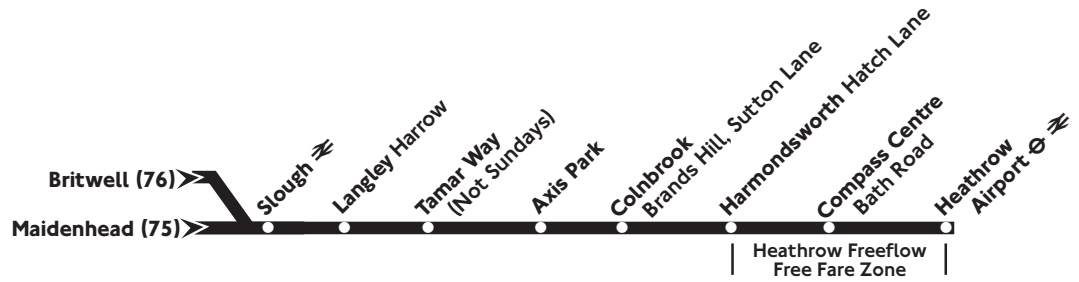

## Maidenhead/Britwell - Slough - Heathrow Airport

Route 75 runs daily. Route 76 runs Mondays to Saturdays except evenings.  
Route 90A runs evenings and early Sunday mornings.

M - Starts from St Andrew's Way Mercian Way at 0546  
 MF - Mondays to Fridays only  
 Sa - Saturdays only  
 % - Journeys at 0920, 1820, 1920, 2020 and 2120 from Slough are route 90A

Operated by First (01753 524144) 2.4.05 T60690

## Heathrow Airport - Slough - Maidenhead/Britwell

Route 75 runs daily. Route 76 runs Mondays to Saturdays except evenings.  
Routes 90A runs evenings and early Sunday mornings.

B - Continues to St Andrew's Way Mercian Way (0534)

MF - Mondays to Fridays only

Sa - Saturdays only

% - journeys at 0750, 0850, 1750, 1850, 1950, 2050 and 2150 from Heathrow are route 90A

Operated by First (01753 524144) 2.4.05 T6069T