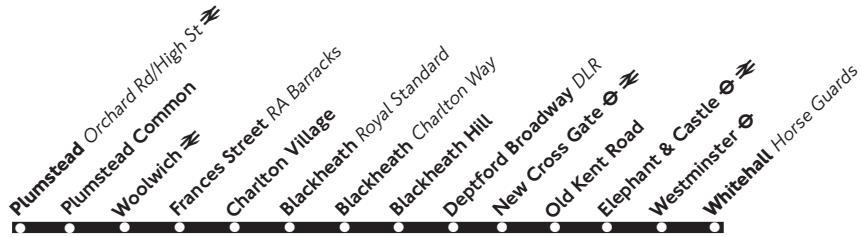

15.2.03 T47180

53

Daily

N53

Every night

Plumstead - Woolwich - Whitehall

Monday - Friday

	N53	N53	N53		N53	N53	N53		N53	N53	N53		N53	N53	N53
Plumstead Orchard Road ⇌	0015	0035	0055	Then	15	35	55		0315	0335	0355	0408			
Plumstead Common The Ship	0018	0038	0058	every 20	18	38	58		0318	0338	0358	0411	Then	0511	Then
Woolwich Arsenal Station ⇌	0023	0043	0103	minutes	23	43	03		0323	0343	0403	0417	about	0517	about
Blackheath Royal Standard	0030	0050	0110	at these	30	50	10	until	0330	0350	0410	0427	every	0527	every
Deptford Broadway	0037	0057	0117	minutes	37	57	17		0337	0357	0417	0435	10	0535	6-8
New Cross Gate Bus Garage ⇌	0040	0100	0120	past	40	00	20		0340	0400	0420	0441	minutes	0541	minutes
Elephant & Castle New Kent Road ⇌	0052	0112	0132	the	52	12	32		0352	0412	0432	0455	until	0555	until
Whitehall Horse Guards	0059	0119	0139	hour	59	19	39		0359	0419	0439	0505		0605	

N53

Plumstead Orchard Road ⇌	1956		2333	2355
Plumstead Common The Ship	2000	Then	2337	2358
Woolwich Arsenal Station ⇌	2007	about	2344	0003
Blackheath Royal Standard	2019	every	2355	0010
Deptford Broadway	2027	12	0003	0017
New Cross Gate Bus Garage ⇌	2033	minutes	0009	0020
Elephant & Castle New Kent Road ⇌	2047	until	0022	0032
Whitehall Horse Guards	2057		0031	0039