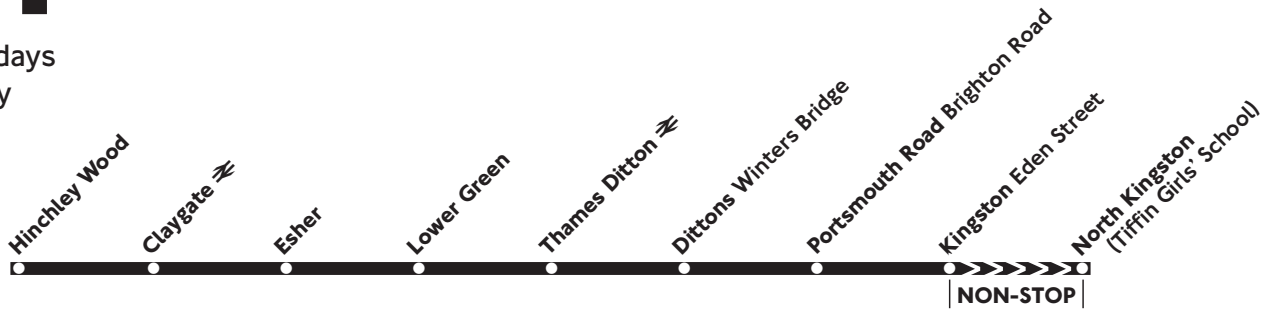

## Hinchley Wood - Esher - North Kingston (Tiffin Girls' School)

Mondays to Fridays  
Schooldays only

Bus Passes, Travelcards, Freedom Passes and Saver Tickets are NOT accepted on this service.  
Cash fares may differ from those charged on other local bus services.

### Schooldays only

<b>Hinchley Wood</b> <i>Manor Road South</i>	<b>0710</b>	---
<b>Claygate</b> <i>The Parade</i> ➡	<b>0716</b>	---
<b>Esher</b> <i>Old Council Offices</i>	↓	<b>0747</b>
<b>Esher</b> <i>Church Street</i>	<b>0724</b>	
<b>Princess Alice Hospice</b>	<b>0726</b>	
<b>Lower Green</b> <i>More Lane</i>	<b>0732</b>	
<b>Lower Green</b> <i>Douglas Road</i>	<b>0735</b>	
<b>Thames Ditton Station</b> ➡	<b>0745</b>	
<b>Thames Ditton</b> <i>Home of Compassion</i>	<b>0750</b>	
<b>Dittons Winters Bridge</b>	<b>0755</b>	<b>0755</b>
<b>Portsmouth Road Brighton Road</b>	<b>0800</b>	<b>0800</b>
<b>Kingston Eden Street</b>	<b>0810</b>	<b>0810</b>
<b>North Kingston (Tiffin Girls' School)</b>	<b>0820</b>	<b>0820</b>