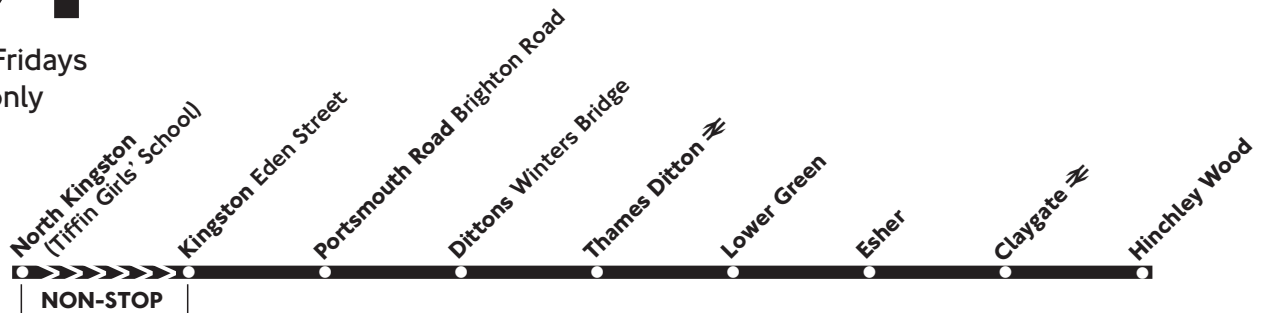

801

North Kingston (Tiffin Girls' School) - Esher - Hinchley Wood

Mondays to Fridays
Schooldays only

Bus Passes, Travelcards, Freedom Passes and Saver Tickets are NOT accepted on this service.
Cash fares may differ from those charged on other local bus services.

Monday - Friday

Schooldays only

	F	MT
North Kingston (Tiffin Girls' School)	1500	1600
Kingston Eden Street	1508	1608
Portsmouth Road Brighton Road	1515	1615
Dittons Winters Bridge	1518	1618
Thames Ditton Home of Compassion	1521	1621
Thames Ditton Station ⇌	1525	1625
Lower Green More Lane	1532	1632
Esher High Street	1535	1635
Claygate The Parade ⇌	1541	1641
Hinchley Wood Manor Road South	1550	1650

No service on Saturday, Sunday, School or Public Holidays

F - Friday only

MT - Monday to Thursday only

Route 801 is operated on behalf of Surrey County Council

Operated by Surrey Connect (01932 859250) 5.9.06 T6790T