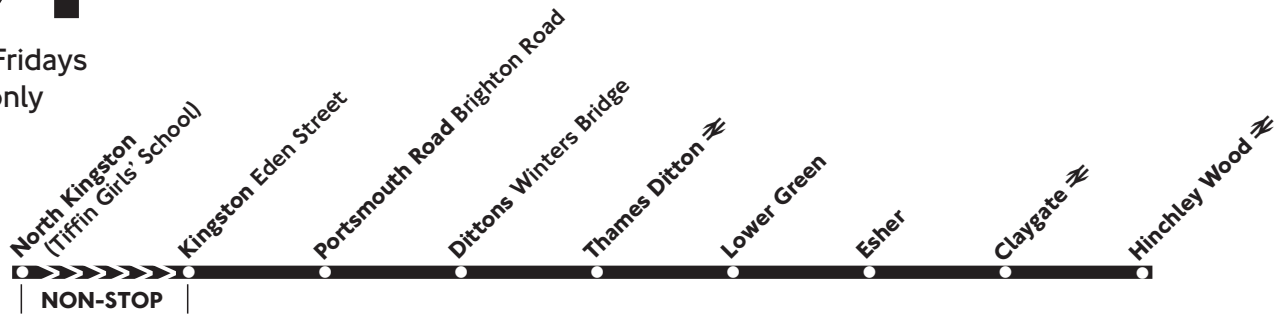

## North Kingston (Tiffin Girls' School) - Esher - Hinchley Wood

Mondays to Fridays  
Schooldays only

Please note that Bus Passes, Travelcards, Freedom Passes and Saver Tickets are NOT accepted on this service.