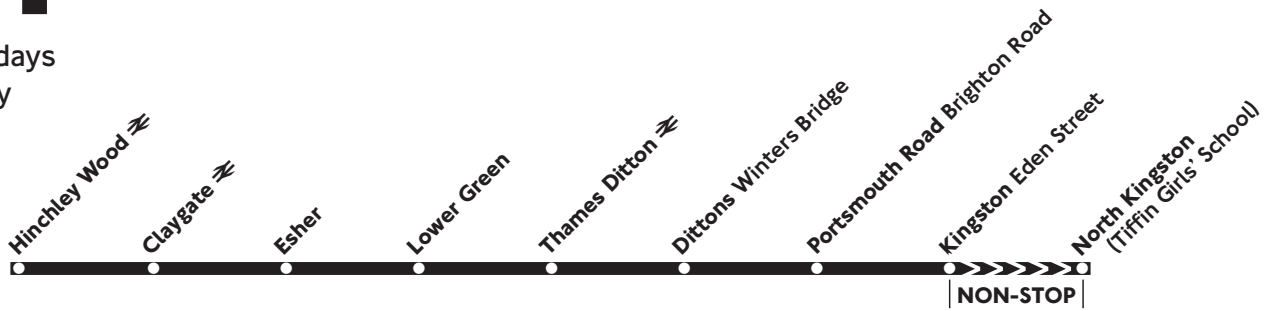

## Hinchley Wood - Esher - North Kingston (Tiffin Girls' School)

Mondays to Fridays  
Schooldays only

Please note that Bus Passes, Travelcards, Freedom Passes and Saver Tickets are NOT accepted on this service.