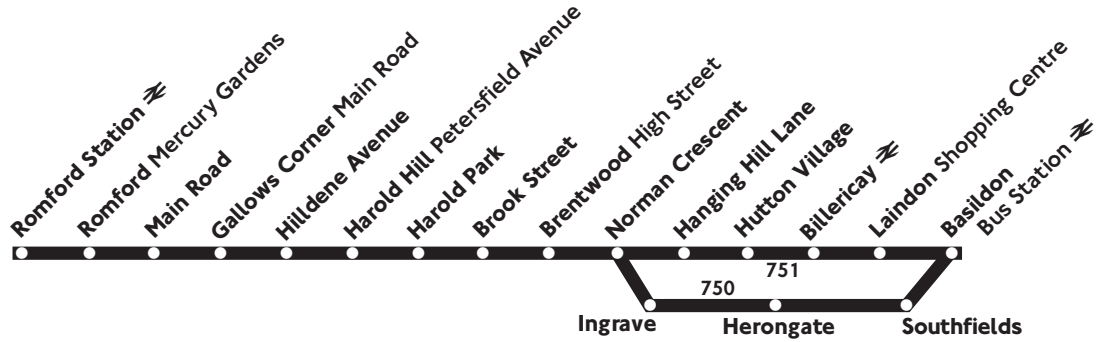

750

Monday to Saturday
except evenings

751

Monday to Saturday
except evenings

Romford - Brentwood - Basildon

Oyster Prepay is not accepted on these services.

Bus Passes, Travelcards, LT Cards, Freedom Passes and Saver Tickets are valid between Romford and Harold Park *Maylands Way* only.

Monday - Friday

	751	750	751	750	751	751	750	751	750	751	750	751	750	751	750	751	750			
Romford Station ⇌	---	---	0654	0725	0739	0810	0840	0900	0935	1000	1025	1055			25	55	1455	1525		
Romford Mercury Gardens	---	---	0656	0727	0741	0812	0842	0902	0937	1002	1027	1057			27	57	1457	1527		
Gallows Corner Main Road	---	---	0702	0734	0748	0819	0849	0909	0944	1009	1034	1104			34	04	1504	1534		
Hilldene Avenue Shopping Centre	---	---	0708	0741	0754	0826	0856	0916	0951	1016	1041	1111	Then		41	11	1511	1541		
Harold Hill Petersfield Avenue	---	---	0715	0749	0802	0834	0904	0924	0959	1024	1049	1119	at		49	19	1519	1549		
Brentwood High Street	0624	0653	0724	0759	0819	0844	0919	0934	1009	1034	1059	1129	these		59	29	until	1529	1559	
Shenfield High School					0827								minutes							
Norman Crescent Pondfield Lane	0633	0702	0733	0808	---	0853	0928	0943	1018	1043	1108	1138	past each		08	38		1538	1608	
Herongate Church		0707		0813	---		0933		1023		1113		hour		13				1613	
Southfields Fenton Way		0716		0822	---		0942		1032		1122				22				1622	
Hutton Chequers	0641		0741		---	0901		0951		1051		1146				46			1546	
Billericay Station ⇌	0649		0749		---	0909		0959		1059		1154				54			1554	
Laindon Shopping Centre	0702		0804		---	0924		1014		1114		1209				09			1609	
Basildon Bus Station ⇌	0710	0729	0812	0835	---	0932	0955	1022	1042	1122	1135	1217			35	17			1617	1635