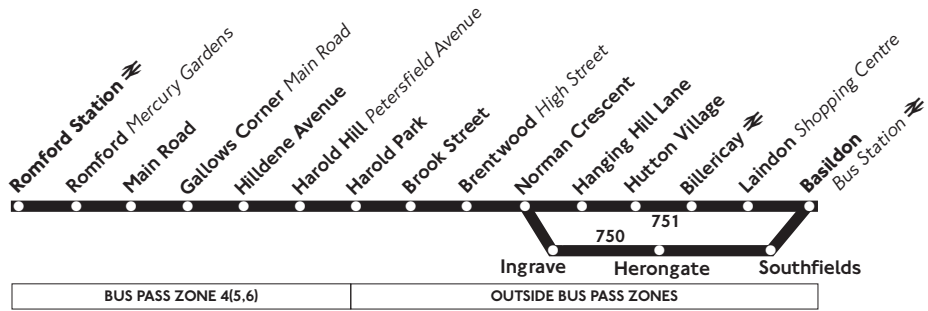

750

Monday to Saturday
except evenings

751

Monday to Saturday
except evenings

Romford - Brentwood - Basildon

Mondays to Fridays

| | 751 | 750 | 751 | 750 | 751 | 750 | 751 | 750 | 751 | 750 | 751 | 750 | 751 | 750 | 751 | 750 | 751 |
|--|------|------|------|------|------|------|------|------|-----------|-----|-------|------|------|------|------|------|------|
| Romford St Edward's School | --- | --- | --- | --- | --- | --- | --- | --- | --- | --- | --- | --- | --- | --- | --- | --- | --- |
| Romford St Edward's Way | --- | --- | --- | --- | --- | --- | --- | --- | --- | --- | --- | --- | --- | --- | --- | --- | --- |
| Romford Station | --- | --- | 0650 | 0725 | 0739 | 0755 | 0825 | 0855 | --- | --- | --- | --- | --- | --- | --- | --- | --- |
| Romford Mercury Gardens | --- | --- | 0652 | 0727 | 0741 | 0757 | 0827 | 0857 | 25 | 55 | 1455 | 1525 | ↓ | 1555 | 1625 | 1659 | --- |
| Gallows Corner Main Road | --- | --- | 0659 | 0734 | 0748 | 0804 | 0834 | 0904 | 34 | 04 | 1504 | 1534 | 1604 | 1604 | 1636 | 1710 | --- |
| Hilldene Avenue Shopping Centre | --- | --- | 0706 | 0741 | 0754 | 0811 | 0841 | 0911 | 41 | 11 | 1511 | 1541 | 1611 | 1611 | 1643 | 1717 | --- |
| Harold Hill Petersfield Avenue | --- | --- | 0714 | 0749 | 0802 | 0819 | 0849 | 0919 | 49 | 19 | 1519 | 1549 | 1619 | 1619 | 1651 | 1725 | --- |
| Brentwood High Street (X) | 0624 | 0653 | 0724 | 0759 | 0819 | 0829 | 0904 | 0929 | 59 | 29 | until | 1529 | 1559 | 1629 | 1629 | 1707 | 1741 |
| Shenfield High School | ↓ | ↓ | ↓ | ↓ | 0827 | ↓ | ↓ | ↓ | minutes | ↓ | ↓ | ↓ | ↓ | ↓ | ↓ | ↓ | ↓ |
| Norman Crescent Pondfield Lane | 0633 | 0702 | 0733 | 0808 | --- | 0838 | 0913 | 0938 | past each | 08 | 38 | 1538 | 1608 | 1638 | 1638 | 1718 | 1752 |
| Herongate Church | ↓ | 0707 | ↓ | 0813 | --- | ↓ | 0918 | ↓ | hour | 13 | ↓ | ↓ | 1613 | ↓ | ↓ | 1723 | ↓ |
| Southfields Fenton Way | ↓ | 0716 | ↓ | 0822 | --- | ↓ | 0927 | ↓ | ↓ | 22 | ↓ | ↓ | 1622 | ↓ | ↓ | 1732 | ↓ |
| Hutton Chequers | 0641 | ↓ | 0741 | ↓ | --- | 0846 | ↓ | 0946 | 46 | 46 | 1546 | ↓ | 1646 | 1646 | 1732 | 1800 | ↓ |
| Billericay Station | 0649 | ↓ | 0749 | ↓ | --- | 0854 | ↓ | 0954 | 54 | 54 | 1554 | ↓ | 1654 | 1654 | 1732 | 1808 | ↓ |
| Laindon Shopping Centre | 0702 | ↓ | 0804 | ↓ | --- | 0909 | ↓ | 1009 | 09 | 09 | 1609 | ↓ | 1709 | 1709 | 1825 | --- | --- |
| Basildon Bus Station | 0710 | 0729 | 0812 | 0835 | --- | 0917 | 0940 | 1017 | 35 | 17 | 1617 | 1635 | 1717 | 1745 | 1833 | --- | --- |