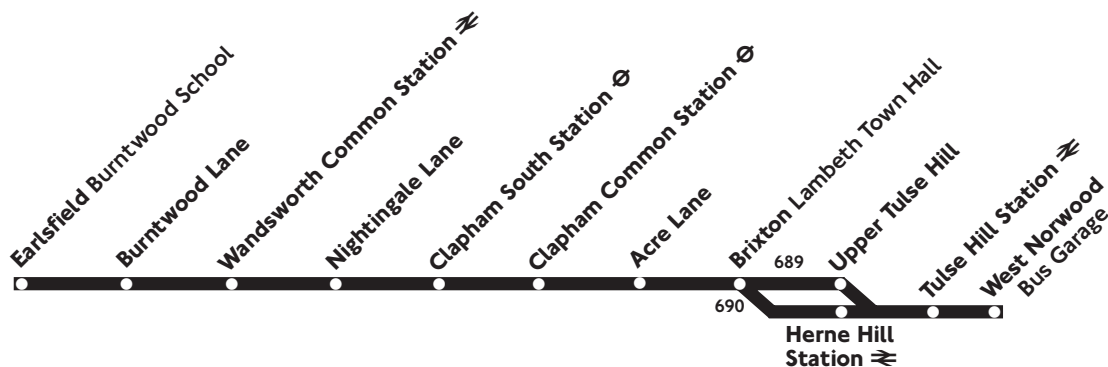

689

Monday to Friday
Schooldays only

690

Monday to Friday
Schooldays only

Earlsfield - Clapham Common - West Norwood

Monday, Tuesday, Thursday and Friday Schooldays only

	689	690	689
Earlsfield <i>Burntwood School</i>	1515	1523	1610
Wandsworth Common Station ⇌	1528	1536	1623
Clapham South Station ⊖	1534	1542	1629
Clapham Common Station ⊖	1540	1548	1635
Brixton <i>Lambeth Town Hall</i>	---	1557	1644
Herne Hill Station ⇌	---	1603	↓
Tulse Hill Station ⇌	---	1609	1654
West Norwood <i>Library</i>	---	1611	1656
West Norwood <i>Bus Garage</i>	---	1614	1659

Wednesday Schooldays only

	689	690	689
Earlsfield <i>Burntwood School</i>	1445	1453	1540
Wandsworth Common Station ⇌	1458	1506	1553
Clapham South Station ⊖	1504	1512	1559
Clapham Common Station ⊖	1510	1518	1605
Brixton <i>Lambeth Town Hall</i>	---	1527	1614
Herne Hill Station ⇌	---	1533	↓
Tulse Hill Station ⇌	---	1539	1624
West Norwood <i>Library</i>	---	1541	1626
West Norwood <i>Bus Garage</i>	---	1544	1629

Operated by Arriva London for London Buses 4.9.06 T67990

689

Monday to Friday
Schooldays only

690

Monday to Friday
Schooldays only

West Norwood - Clapham Common - Earlsfield

Monday - Friday Schooldays only

	689	690
West Norwood Bus Garage	0732	0731
West Norwood Library	0734	0733
Tulse Hill Station Christchurch Road ⇌	0737	0736
Herne Hill Station ⇌	↓	0746
Brixton Lambeth Town Hall	0754	0755
Clapham Common Station ⊖	0759	0800
Clapham South Station ⊖	0803	0804
Wandsworth Common Station ⇌	0807	0808
Earlsfield Burntwood School	0817	0818