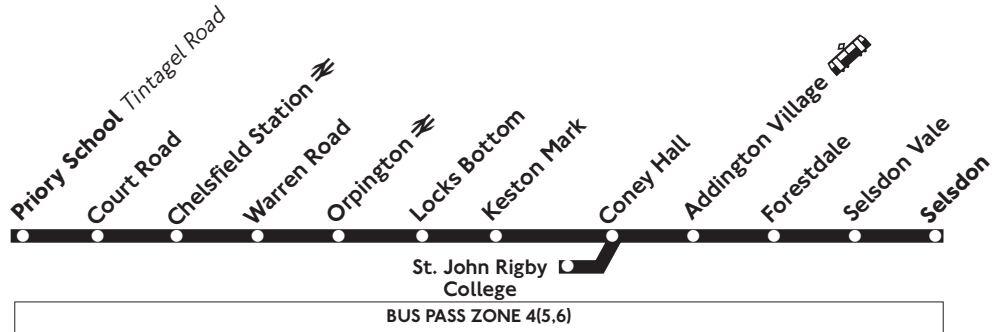

### Monday to Friday schooldays only

<b>Priory School</b> <i>Tintagel Road</i>	---	<b>1530</b>
<b>Court Road</b> <i>Avalon Road</i>	---	<b>1534</b>
<b>Chelsfield Station</b> ⇄	---	<b>1538</b>
<b>Warren Road</b> <i>Crescent Way</i>	---	<b>1541</b>
<b>Orpington</b> <i>War Memorial</i>	---	<b>1546</b>
<b>Orpington Station</b> ⇄	---	<b>1549</b>
<b>Locks Bottom</b> <i>St. Michael's Church</i>	---	<b>1556</b>
<b>Keston Mark</b>	---	<b>1600</b>
<b>Coney Hall</b> <i>Addington Road</i>	---	<b>1605</b>
<b>St. John Rigby College</b>	<b>1530</b>	↓
<b>Addington Village</b> <i>Interchange</i>	<b>1535</b>	<b>1610</b>
<b>Addington</b> <i>Selsdon Park Road</i>	<b>1537</b>	<b>1612</b>
<b>Forestdale</b> <i>Courtwood Lane</i>	<b>1541</b>	<b>1616</b>
<b>Forestdale</b> <i>The Forum</i>	<b>1544</b>	<b>1619</b>
<b>Selsdon Vale</b> <i>Kittiwake Close</i>	<b>1546</b>	<b>1621</b>
<b>Selsdon</b> <i>Farley Road</i>	<b>1550</b>	<b>1625</b>