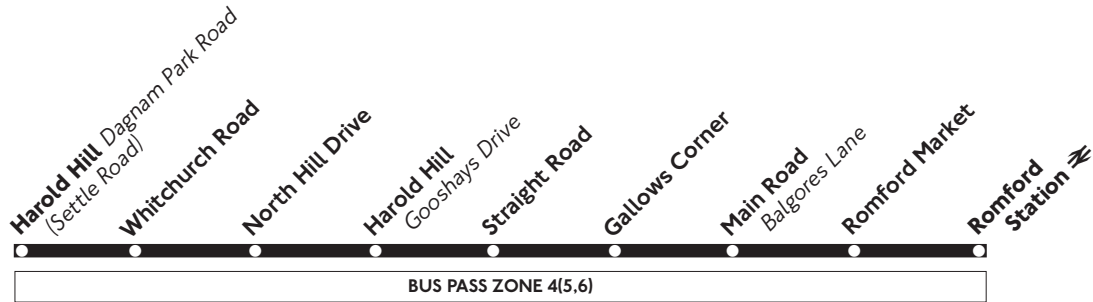

647

Harold Hill - Gallows Corner - Romford

Monday to Friday
 Schooldays only

Monday to Friday Schooldays only

Harold Hill <i>Dagnam Park Road (Settle Rd)</i>	1532
North Hill Drive <i>Whitchurch Road</i>	1536
Harold Hill <i>Gooshays Drive</i>	1538
Gallows Corner	1545
Main Road <i>Balgores Lane</i>	1548
Romford Station	1555

14.10.02
 T4461O

647

Romford - Gallows Corner - Harold Hill

Monday to Friday
 Schooldays only

Monday to Friday	Schooldays only
------------------	-----------------

Romford Station ➡	0801
Main Road <i>Balgores Lane</i>	0808
Gallows Corner	0812
Harold Hill <i>Gooshays Drive</i>	0818
North Hill Drive <i>Whitchurch Road</i>	0820
Harold Hill <i>Dagnam Park Road (Settle Rd)</i>	0824