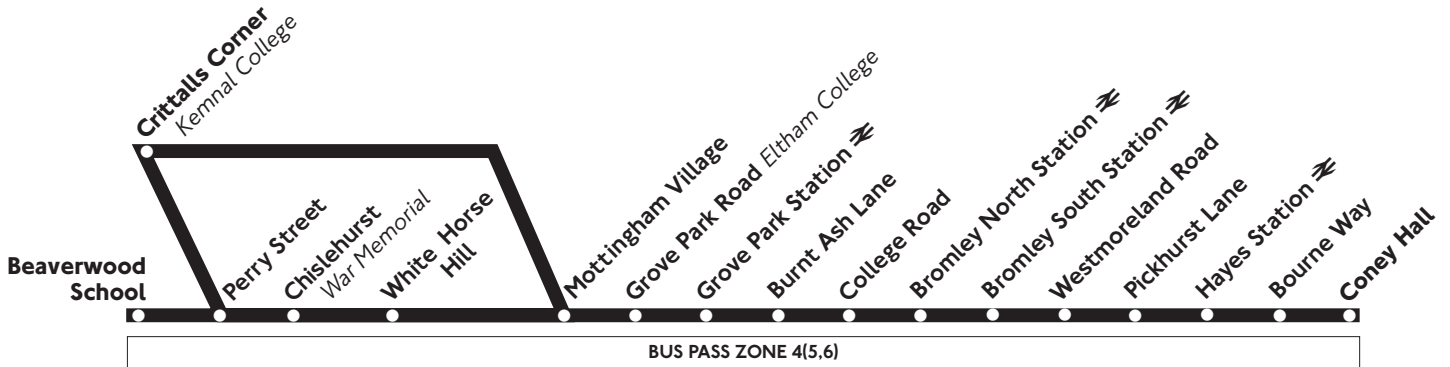

638

Coney Hall - Bromley - Sidcup

Monday to Friday
Schooldays only

Monday to Friday Schooldays only

Coney Hall <i>Addington Road</i>	---	---	---	---	---	0727	---
Hayes Station ⇌	---	---	---	---	---	0732	---
Westmoreland Road <i>Pickhurst Lane</i>	---	---	---	---	---	0739	---
Bromley South Station ⇌	0727	0730	0733	0737	0741	0745	1605
Bromley <i>West Street</i>	0732	0735	0738	0742	0746	0750	1610
Grove Park Station ⇌	0742	0745	0748	0752	0756	0800	1620
Grove Park Road <i>Eltham College</i>	0748	0751	0754	0758	0802	0806	---
Chislehurst <i>War Memorial</i>	0802	0805	0808	0812	0816	0820	---
Sidcup <i>Queen Mary's Hospital</i> *	0810	0813	0816	0820	0824	0828	---
Crittalls Corner <i>Kemnal College</i>	0814	0817	0820	0824	0828	0832	---

2.9.02
T43300

638

Sidcup - Bromley - Coney Hall

Monday to Friday
Schooldays only

Monday to Friday Schooldays only

BUS COLOUR CODE	YELLOW		GREEN		BLUE		ORANGE	
	A	B	---	---	---	---	---	---
Crittalls Corner <i>Kemnal College</i>	1505	1505	---	---	1510	---	1515	---
Beaverwood School	↓	↓	1505	1520	↓	1525	↓	---
Chislehurst <i>War Memorial</i>	↓	↓	1510	1525	1525	1530	1530	---
Grove Park Road <i>Eltham College</i>	1520	1522	1522	1537	1537	1542	1542	1605
Grove Park Station ⇌	1526	1528	1528	1543	1543	1548	1548	1611
Bromley North Station ⇌	1535	1537	1537	1552	1552	1557	1557	1620
Bromley South Station ⇌	---	---	1542	1557	1557	1602	1602	1625
Westmoreland Road <i>Pickhurst Lane</i>	---	---	---	---	---	---	1610	1633
Hayes Station ⇌	---	---	---	---	---	---	1616	1639
Coney Hall <i>Croydon Road</i>	---	---	---	---	---	---	1622	1645

No service on Saturdays, Sundays or school and Public Holidays

A - Runs non-stop from **Kemnal College** to **Grove Park Road Eltham College** (first set-down).

B - Runs non-stop from **Kemnal College** to **William Barefoot Drive** (serves all stops in William Barefoot Drive).