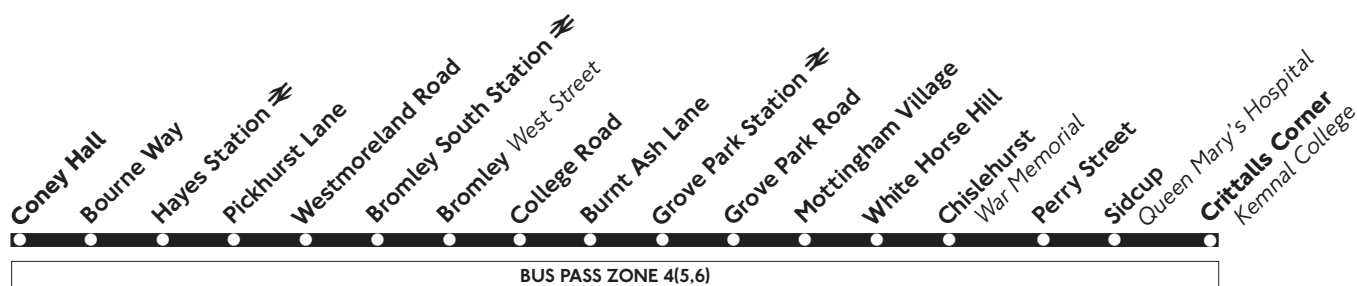

638

Coney Hall - Bromley - Sidcup

Monday to Friday
Schooldays only

Monday to Friday Schooldays only

Coney Hall <i>Addington Road</i>	---	---	---	---	---	0727	---
Hayes Station ⇌	---	---	---	---	---	0732	---
Westmoreland Road <i>Pickhurst Lane</i>	---	---	---	---	---	0739	---
Bromley South Station ⇌	0727	0730	0733	0737	0741	0745	1605
Bromley <i>West Street</i>	0732	0735	0738	0742	0746	0750	1610
Grove Park Station ⇌	0742	0745	0748	0752	0756	0800	1620
Grove Park Road <i>Eltham College</i>	0748	0751	0754	0758	0802	0806	---
Chislehurst <i>War Memorial</i>	0802	0805	0808	0812	0816	0820	---
Sidcup <i>Queen Mary's Hospital</i> *	0810	0813	0816	0820	0824	0828	---
Crittalls Corner <i>Kemnal College</i>	0814	0817	0820	0824	0828	0832	---

2.9.02
T43300

638

Sidcup - Bromley - Coney Hall

Monday to Friday
Schooldays only

Monday to Friday Schooldays only

BUS COLOUR CODE	YELLOW		GREEN		BLUE		ORANGE	
	A	B	---	---	---	---	---	---
Crittalls Corner <i>Kemnal College</i>	1505	1505	---	---	1510	---	1515	---
Beaverwood School	↓	↓	1505	1520	↓	1525	↓	---
Chislehurst <i>War Memorial</i>	↓	↓	1510	1525	1525	1530	1530	---
Grove Park Road <i>Eltham College</i>	1520	1522	1522	1537	1537	1542	1542	1605
Grove Park Station ⇌	1526	1528	1528	1543	1543	1548	1548	1611
Bromley North Station ⇌	1535	1537	1537	1552	1552	1557	1557	1620
Bromley South Station ⇌	---	---	1542	1557	1557	1602	1602	1625
Westmoreland Road <i>Pickhurst Lane</i>	---	---	---	---	---	---	1610	1633
Hayes Station ⇌	---	---	---	---	---	---	1616	1639
Coney Hall <i>Croydon Road</i>	---	---	---	---	---	---	1622	1645

No service on Saturdays, Sundays or school and Public Holidays

A - Runs non-stop from **Kemnal College** to **Grove Park Road Eltham College** (first set-down).

B - Runs non-stop from **Kemnal College** to **William Barefoot Drive** (serves all stops in William Barefoot Drive).