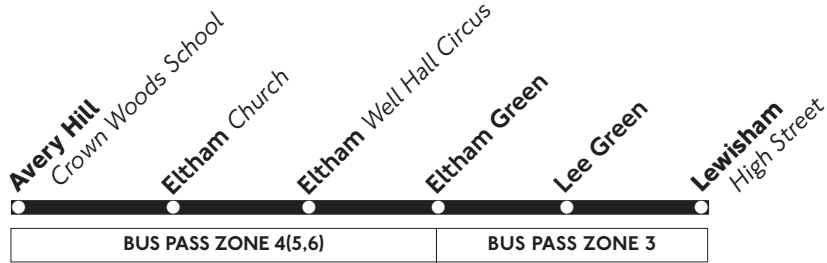

621

Avery Hill (Crown Woods School) - Eltham - Lewisham

Mondays to
Fridays
Schooldays only

Mondays to Fridays - Schooldays only

		FO	FX
Avery Hill <i>Crown Woods School</i>	1450	1455	1550
Eltham <i>Church</i>	1459	1504	1559
Eltham <i>Well Hall Circus</i>	1503	1508	1603
Eltham Green <i>Yorkshire Grey</i>	1507	1512	1607
Lee Green <i>Leegate</i>	1515	1520	1615
Lewisham <i>High Street</i>	1524	1529	1624

14.10.02
T4402O

621

Lewisham - Eltham - Avery Hill (Crown Woods School)

Mondays to
Fridays
Schooldays only

Mondays to Fridays - Schooldays only

Lewisham Station Loampit Vale \approx DLR	0740
Lee Green Old Tiger's Head	0748
Eltham Green Yorkshire Grey	0754
Eltham Well Hall Circus	0759
Eltham Church	0804
Avery Hill Crown Woods School	0812