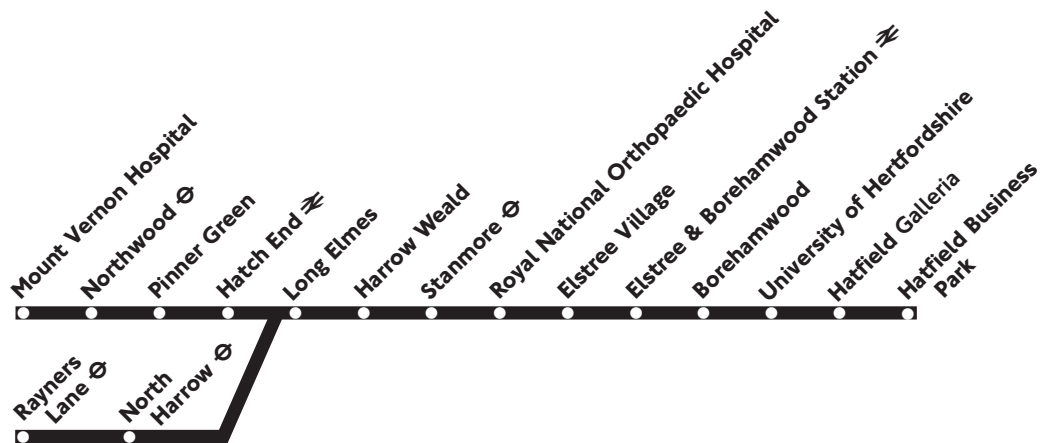

## Mount Vernon/Rayners Lane - Stanmore - Hatfield

Monday to Friday  
mornings

Please note that Bus Passes, Travelcards, LT Cards, Freedom Passes and Saver tickets are NOT accepted on this service.  
Cash fares may differ from those charged on other local bus services.

### Monday - Friday

Mount Vernon Hospital	---	0708
Northwood Station <i>Green Lane</i> ⓪	---	0710
Pinner Green <i>Pinner Hill Road</i>	---	0714
Hatch End Station ⓧ	---	0718
Rayners Lane Station <i>Imperial Drive</i> ⓪	0645	↓
North Harrow <i>Station Road</i> ⓪	0647	
Long Elmes <i>Courtenay Avenue</i>	0651	0721
Harrow Weald <i>Bus Garage</i>	0654	0724
Stanmore Broadway	0701	0731
Stanmore Station ⓪	0704	0734
Royal National Orthopaedic Hospital	0709	0739
Elstree Village <i>Plough</i>	0712	0742
Elstree & Borehamwood Stn <i>Interchange</i> ⓧ	0716	0746
Borehamwood <i>Tesco</i>	0720	0750
University of Hertfordshire <i>Campus</i>	0740	0810
Hatfield <i>Galleria</i>	0743	0813
Hatfield Business Park <i>T-Mobile</i>	0747	0817
Hatfield Business Park <i>Computacenter</i>	0749	0819
Hatfield Business Park <i>Frobisher Way</i>	0751	0821

### No service on Saturday, Sunday or Public Holidays

Route 615 is operated on behalf of Hertfordshire County Council

12.1.04 T54010

### No service on Saturday, Sunday or Public Holidays

Route 615 is operated on behalf of Hertfordshire County Council

12.1.04 T5402T