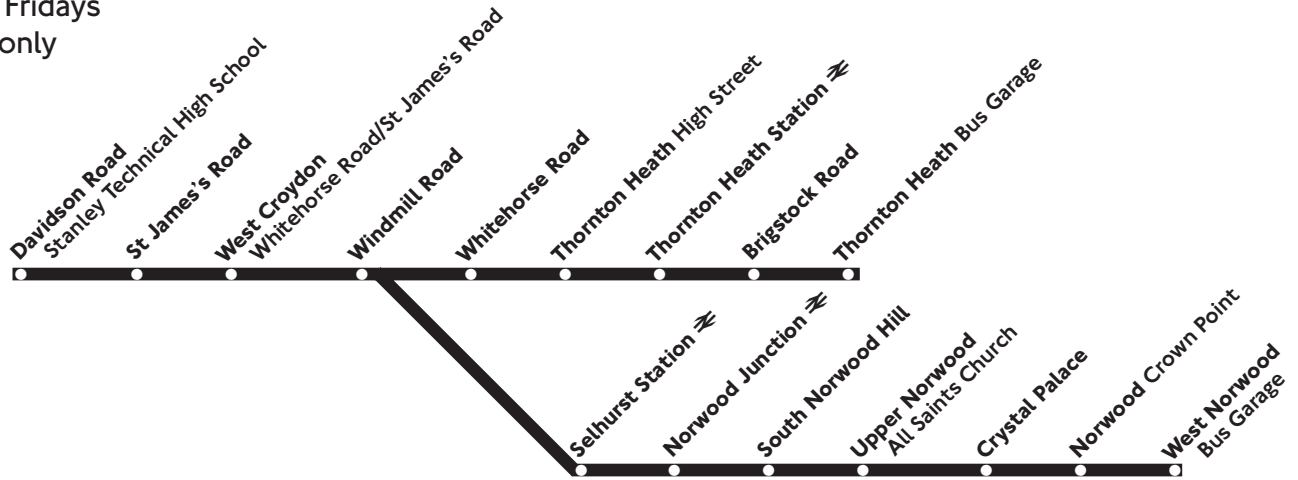

604

West Norwood/Thornton Heath - West Croydon - Stanley Technical High School

Mondays to Fridays
Schooldays only

Monday - Friday Schooldays only

West Norwood Bus Garage	0728	---
Norwood Crown Point	0731	---
Crystal Palace Parade	0740	---
Upper Norwood All Saints Church	0745	---
Norwood Junction Clock Tower ⇌	0754	---
Thornton Heath Bus Garage		0753
Thornton Heath High Street		0803
Windmill Road	0805	0810
West Croydon Whitehorse Rd/St James's Rd	0808	0813
Davidson Road Stanley Tech. High School	0815	0820

No service on Saturday, Sunday or School and Public Holidays

Operated by Arriva London for London Buses 26.9.05 T63660

604

Stanley Technical High School - West Croydon - Thornton Heath/West Norwood

Mondays to Fridays
Schooldays only

Monday - Friday Schooldays only

Davidson Road <i>Stanley Tech. High School</i>	1440	1445
West Croydon <i>Hogarth Crescent</i>	1447	1452
Windmill Road	1450	1455
Thornton Heath <i>High Street</i>	↓	1504
Thornton Heath <i>Bus Garage</i>	↓	1514
Norwood Junction <i>Clock Tower</i> ⇌	1502	---
Upper Norwood <i>All Saints Church</i>	1515	---
Crystal Palace <i>Parade</i>	1521	---
Norwood <i>Crown Point</i>	1530	---
West Norwood <i>Bus Garage</i>	1533	---