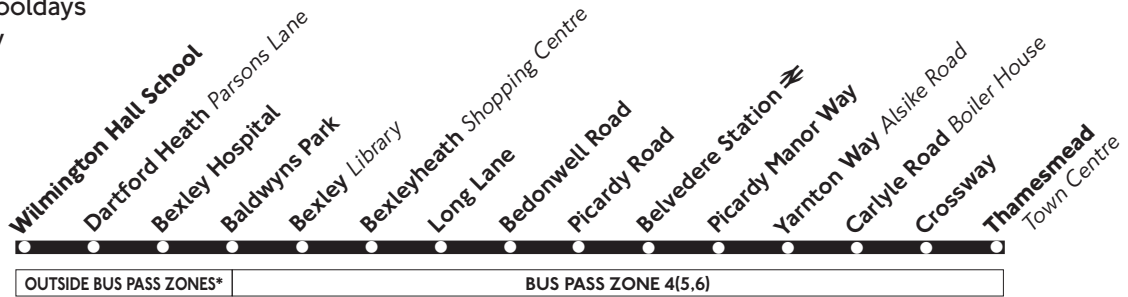

28.10.02
T45220

601

Wilmington Hall School - Belvedere - Thamesmead

Monday to
Friday
schooldays
only

* Bus Passes covering zones 2,3,4 or 1,2,3,4 and any LT Card or Travelcard may be used throughout the route.

Monday to Friday schooldays only

Wilmington Hall School	1537	1538
Dartford Heath Parsons Lane	1540	1541
Bexley Library	1551	1552
Bexleyheath Shopping Centre	1603	1604
Long Lane Belvedere Road	1611	1612
Belvedere Station Belvedere ➤	1620	1621
Thamesmead Alsike Road	1629	1630
Thamesmead Town Centre	1639	1640