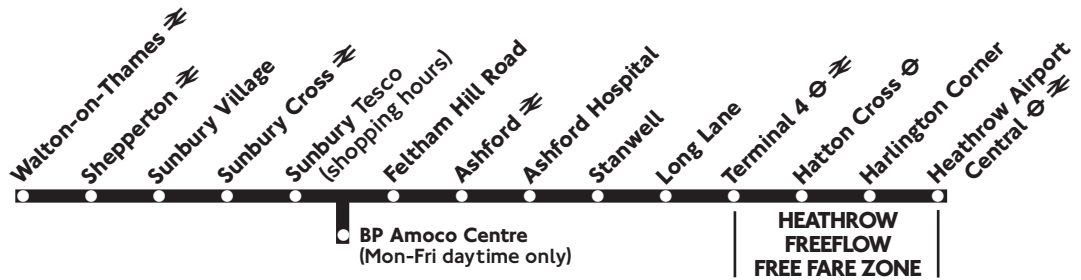

## Walton-on-Thames - Sunbury - Heathrow

Daily  
(except late evenings)

Please note that Bus Passes, Travelcards, Freedom Passes and Saver Tickets are NOT valid on this service.

Cash fares may differ from those charged on other local bus routes.

### Monday - Friday

Walton-on-Thames Station	---	---	---	0629	0709	0804	0919	19	1519	1618	1718	1818	1902	1933	2033	
Walton-on-Thames Hepworth Way	---	---	---	0633	0714	0809	0924	24	1524	1623	1723	1823	1906	1937	2037	
Shepperton Station Approach	---	---	---	0638	0725	0826	0931	31	1531	1630	1730	1830	1911	1942	2042	
Sunbury Village Three Fishes	0403	0503	0608	0644	0732	0833	0938	Then	38	1538	1637	1737	1837	1917	1948	2048
Sunbury Cross Shopping Parade	0406	0506	0611	0647	0737	0838	0942	every	42	1542	1641	1741	1841	1920	1951	2051
Sunbury Tesco								60	44	1544	1643	1743	1843	1922	1953	
Ashford Common Black Dog	0409	0509	0614	0650	0740	0841	0947	mins	47	1547	1646	1746	1846	1925	1956	2054
BP Amoco Centre Chertsey Road								at	49	until	1549	1648	1748			
Feltham Hill Road Elgin Avenue	0411	0511	0616	0652	0745	0846	0951	these	52	1552	1651	1751	1848	1927	1958	2056
Ashford Royal Hart	0415	0515	0620	0656	0750	0852	0956	mins	56	1556	1656	1756	1853	1931	2002	2100
Ashford Hospital Town Lane	0418	0518	0623	0659	0758	0859	1000	past	00	1600	1700	1800	1857	1934	2005	2103
Stanwell Happy Landing	0420	0520	0625	0701	0801	0902	1002	each	02	1602	1702	1802	1859	1936	2007	2105
Heathrow Airport Terminal 4	0425	0525	0630	0708	0808	0909	1009	hour	09	1609	1709	1809	1904	1941	2012	2110
Hatton Cross Bus Station	0429	0529	0634	0713	0813	0914	1014		24	1624	1714	1814	1908	1945	2016	2114
Harlington Corner	0434	0534	0639	0719	0819	0919	1019		29	1629	1720	1820	1913	1950	2021	2119
Heathrow Airport Central Bus Stn	0440	0540	0645	0725	0825	0925	1025		25	1625	1726	1826	1919	1956	2027	2125