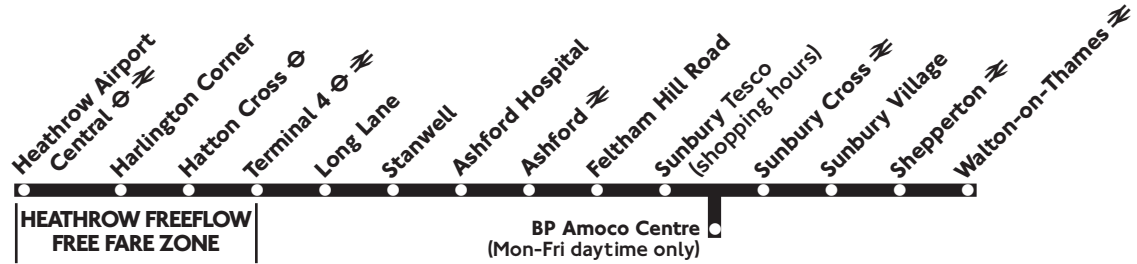

555

Heathrow - Sunbury - Walton-on-Thames

Daily
(except late evenings)

Please note that Bus Passes, Travelcards, Freedom Passes and Saver Tickets are NOT valid on this service.

Cash fares may differ from those charged on other local bus routes.

Monday - Friday

Heathrow Airport Central Bus Stn	0645	0745	0845	0943	43	1443	1540	1640	1740	1840	1920	1940	2035	2135
Harlington Corner	0650	0751	0851	0948	48	1448	1546	1646	1746	1846	1925	1945	2040	2140
Hatton Cross Bus Station	0655	0757	0857	0953	53	1453	1552	1652	1752	1852	1930	1950	2045	2145
Heathrow Airport Terminal 4	0659	0802	0902	0958	Then 58	1458	1557	1657	1757	1857	1934	1954	2049	2149
Stanwell Happy Landing	0704	0809	0909	1005	every 05	1505	1604	1704	1804	1903	1939	1959	2054	2154
Ashford Hospital Main Entrance	0706	0813	0912	1008	60 08	1508	1607	1707	1807	1905	1941	2001	2056	2156
Ashford Royal Hart	0709	0817	0916	1012	mins 12	1512	1611	1711	1811	1908	1944	2004	2059	2159
Feltham Hill Road Elgin Avenue	0713	0822	0921	1017	at 17 until	1517	1616	1716	1816	1912	1948	2008	2103	2203
BP Amoco Centre Chertsey Road	0716	0825	0923	1019	these 19	1519	1619	1719	1819	↓	↓	↓	↓	↓
Ashford Common Black Dog	0718	0827	0925	1021	mins 21	1521	1621	1721	1821	1914	1950	2010	2105	2205
Sunbury Tesco	↓	↓	0929	1024	past 24	1524	1624	1724	1824	1917	1953	↓	↓	↓
Sunbury Cross Shopping Parade	0721	0832	0931	1026	each 26	1526	1626	1726	1826	1919	1955	2013	2108	2208
Sunbury Village Three Fishes	0725	0836	0935	1030	hour 30	1530	1630	1730	1830	1922	1958	2016	2111	2211
Shepperton Station Approach	0731	0843	0942	1037	37	1537	1637	1737	1837	1929	2004	2022	2117	2217
Walton-on-Thames Bear	0736	0849	0948	1043	43	1543	1643	1743	1843	1934	2009	2027	2122	2222
Walton-on-Thames Station	0740	0854	0953	1048	48	1548	1648	1748	1848	1938	2013	2031	2126	2226

Saturday (also Good Friday)

Heathrow Airport Central Bus Stn	0645	0745	0845		45	1645	1745	1845	1925	1945	2035	2135		
Harlington Corner	0650	0750	0851		51	1651	1751	1851	1930	1950	2040	2140		
Hatton Cross Bus Station	0655	0755	0856	Then	56	1656	1756	1856	1935	1955	2045	2145		
Heathrow Airport Terminal 4	0659	0759	0901	every	01	1701	1801	1901	1939	1959	2049	2149		
Stanwell Happy Landing	0704	0804	0908	60	08	1708	1808	1906	1944	2004	2054	2154		
Ashford Hospital Main Entrance	0706	0806	0911	mins	11	1711	1811	1908	1946	2006	2056	2156		
Ashford Royal Hart	0709	0809	0915	at	15	1715	1815	1910	1949	2009	2059	2159		
Feltham Hill Road Elgin Avenue	0713	0813	0920	these	20 until	1720	1819	1913	1953	2013	2103	2203		
Ashford Common Black Dog	0715	0815	0923	mins	23	1723	1821	1915	1955	2015	2105	2205		
Sunbury Tesco	↓	↓	0926	past	26	1726	1824	1918	1958	↓	↓	↓		
Sunbury Cross Shopping Parade	0718	0818	0928	each	28	1728	1826	1920	2000	2018	2108	2208		
Sunbury Village Three Fishes	0721	0821	0932	hour	32	1732	1830	1923	2003	2021	2111	2211		
Shepperton Station Approach	0727	0827	0939		39	1739	1837	1929	2009	2027	2117	2217		
Walton-on-Thames Bear	0732	0832	0945		45	1745	1843	1934	2014	2032	2122	2222		
Walton-on-Thames Station	0736	0836	0950		50	1750	1848	1938	2018	2036	2126	2226		

Sunday and other Public Holidays