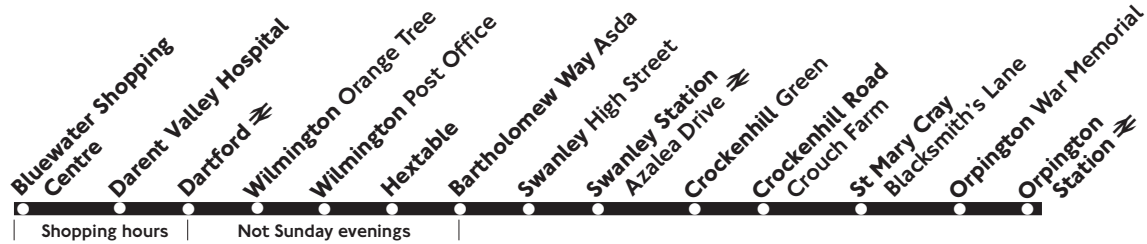

477

Bluewater - Dartford - Orpington

Daily

Shopping hours | Not Sunday evenings

Oyster Prepay is not accepted on this service.
Bus Passes, Travelcards, LT Cards, Freedom Passes and Saver Tickets may be used between Crockenhill Road Crouch Farm and Orpington only.

Monday - Friday

	0745	0750	0916	1016	16 36	1416	1436	1531	SD	NSD
Bluewater Shopping Centre	---	---	---	---	---	---	---	---	---	---
Darent Valley Hospital	---	---	---	---	---	---	---	---	---	---
Dartford Station Approach ⇌	0604	0700	0720	0740	↓	↓	↓	↓	---	---
Dartford Market Street	0606	0702	0722	0742	0800	0847	0859	0932	0952	1032
Wilmington Orange Tree	0609	0705	0725	0745	0804	0851	0903	0936	0956	1036
Wilmington Schools Parsons Lane	↓	↓	↓	↓	↓	↓	↓	↓	↓	↓
Wilmington Post Office	0613	0709	0729	0749	0808	0855	0907	0940	1000	1040
Hextable Crossways	0616	0712	0733	0753	0812	0859	0911	0944	1004	1044
Bartholomew Way Asda	↓	↓	↓	↓	↓	↓	↓	↓	↓	↓
Swanley High Street	0620	0716	0738	0758	0817	0906	0918	0951	1011	1051
Swanley Station Azalea Drive ⇌	0622	0718	0740	0800	0819	0908	0920	0953	1013	1053
Crockenhill Green	0624	0720	0742	0802	0821	0910	0922	0955	1015	1055
St Mary Cray Blacksmith's Lane	0630	0728	---	0810	---	0918	---	1003	---	1103
Orpington Station ⇌	0640	0738	---	0822	---	0930	---	1015	---	1115

KCC - Journey operated on behalf of Kent County Council. p or PH - Runs on Public Holidays only.

Operated by Arriva 16.5.04(A) T5929T

MAYOR OF LONDON

24 hour London Travel Information
020 7222 1234

Textphone
020 7918 3015