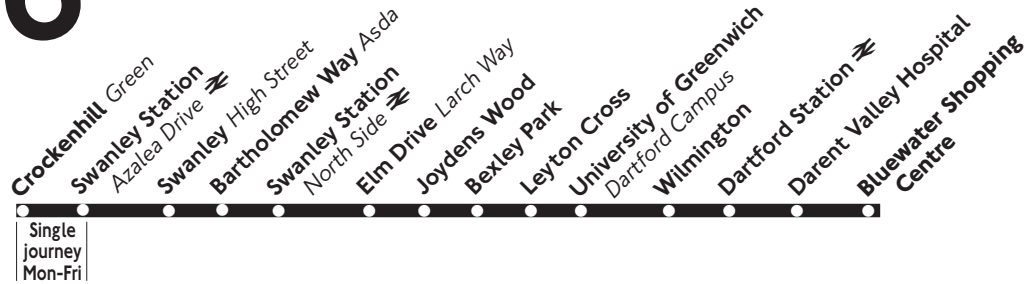

B476 Swanley - Dartford - Bluewater

Monday to
Saturday
shopping
hours

Please note that LT Cards, Bus Passes, Travelcards, Freedom Passes and Bus Saver tickets are NOT accepted on this service.
Cash fares may differ from those charged on other local bus services.

Monday - Friday

	KCC		KCC															
Crockenhill Green	---	0748	---	---	---	---	---	---	---	---	---	---	---	---	---	---	---	---
Swanley Station Azalea Drive ⇌	---	0750	---	---	1056	1156	1256	1356	1456	1608	---	---	---	---	---	---	---	---
Swanley High Street, Station Road	0730	0752	0907	0943	1058	1158	1258	1358	1458	1610	1638	1722	1834					
Bartholomew Way Asda	0731	0753	0909	0944	1059	1159	1259	1359	1459	1611	1639	1723	1835					
Swanley Station North Side ⇌	0732	0754	0911	0945	1100	1200	1300	1400	1500	1612	1640	1724	1836					
Elm Drive Larch Way	0738	0800	0917	0951	1106	1206	1306	1406	1506	1618	1646	1730	1842					
Joydens Wood Post Office	0745	0807	0924	0958	1113	1213	1313	1413	1513	1625	1653	1737	1849					
Bexley Park	0748	0810	0927	1001	1116	1216	1316	1416	1516	1628	1656	1740	1852					
Leyton Cross	0750	0812	0929	1003	1118	1218	1318	1418	1518	1630	1658	1742	1854					
University of Greenwich Dartford Campus	0752	0814	0931	1005	1120	1220	1320	1420	1520	1632	1700	1744	1856					
Wilmington Orange Tree	0754	0816	0933	1007	1122	1222	1322	1422	1522	1634	1702	1746	1858					
Dartford Station Home Gardens ⇌	0759	0821	0938	1014	1129	1229	1329	1429	1527	1640	1708	1751	1902					
Dartford Station Station Approach ⇌	---	0822	---	↓	↓	↓	↓	↓	---	1641	↓	1752	---					
Darent Valley Hospital	---	---	---	1024	1139	1239	1339	1439	---	---	1724	---	---					
Bluewater Shopping Centre	---	---	---	1030	1145	1245	1345	1445	---	---	1730	---	---					

Saturday

Swanley Station Azalea Drive ⇌	---	0956		56	1556	1656	1750											
Swanley High Street, Station Road	0858	0958		58	1558	1658	1752											
Bartholomew Way Asda	0859	0959	Then	59	1559	1659	1753											
Swanley Station North Side ⇌	0900	1000	every	00	1600	1700	1754											
Elm Drive Larch Way	0906	1006	60 minutes,	06	1606	1706	1800											
Joydens Wood Post Office	0913	1013	at these	13	1613	1713	1806											
Bexley Park	0916	1016	minutes	16	1616	1716	1809											
Leyton Cross	0918	1018	past	18	1618	1718	1811											
University of Greenwich Dartford Campus	0920	1020	the	20	1620	1720	1812											
Wilmington Orange Tree	0922	1022	hour	22	1622	1722	1814											
Dartford Station Home Gardens ⇌	0929	1029		29	1629	1727	1818											
Darent Valley Hospital	0939	1039		39	1639	1737	---											
Bluewater Shopping Centre	0945	1045		45	1645	1743	---											

No service on Sunday or Public Holidays

KCC - Journey operated under contract to Kent County Council.

5.5.03 T4807T

MAYOR OF LONDON

24 hour London Travel Information
020 7222 1234

Textphone
020 7918 3015

Operated by Arriva
(Traveline 0870 6082608)