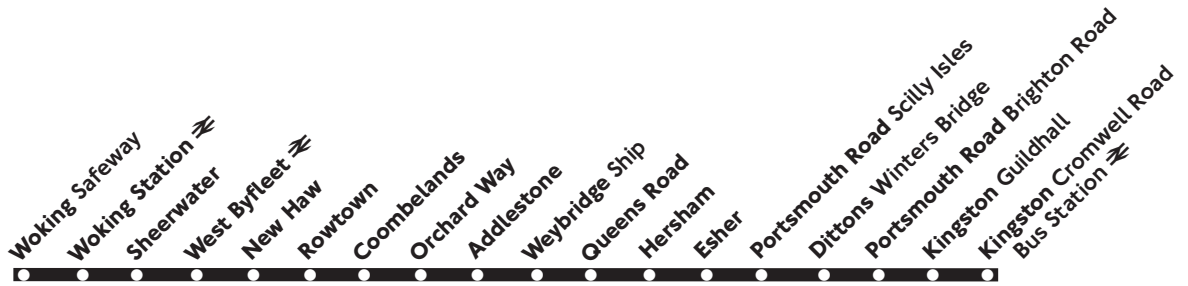

## Woking - Esher - Kingston

Mondays to Saturdays  
except evenings

Oyster Prepay is not accepted on this service.

Bus Passes, Travelcards, LT Cards, Freedom Passes and Saver Tickets may be used between Portsmouth Road Brighton Road and Kingston only.

### Saturday

Woking Safeway	---	---	---	0915	15	1415	1532	1617	1717	1817
Woking Cawsey Way	---	---	---	0917	17	1417	1534	1619	1719	1819
Woking Station Lock Way	---	---	---	0918	18	1418	1535	1620	1720	1820
Sheerwater Lambourne Crescent	---	---	---	0928	28	1428	1545	1630	1730	1830
West Byfleet Station	---	---	---	0933	33	1433	1550	1635	1735	1835
New Haw Black Prince	0732	---	---	0938	38	1438	1555	1640	1740	1840
New Haw White Hart	0734	---	---	↓	↓	↓	1558	↓	↓	1843
New Haw Parkside	↓	↓	---	0940 Then	40	1440	↓	↓	↓	↓
New Haw Grange Road	↓	↓	---	0942 every	42	1442	↓	1642	1742	↓
Rowtown Rose Park	↓	↓	---	0946 60 minutes,	46	1446	↓	1646	1746	↓
Coombelands	↓	↓	---	0948 at these	48 until	1448	↓	1648	1748	↓
Orchard Way	↓	↓	---	0951 minutes	51	1451	↓	1651	1751	↓
Addlestone Tesco	0739	0854	0954	past the	54	1454	1604	1654	1754	1847
Weybridge Ship	0747	0902	1002	hour	02	1502	1612	1702	1802	---
Queens Road Ashley Road	0753	0908	1008		08	1508	1618	1708	1808	---
Hersham Barley Mow	0757	0912	1012		12	1512	1622	1712	1812	---
Esher Old Council Offices	0802	0917	1017		17	1517	1627	1717	1817	---
Portsmouth Road Scilly Isles	0806	0921	1021		21	1521	1631	1721	1821	---
Dittons Winters Bridge	0810	0925	1025		25	1525	1635	1725	1825	---
Kingston Cromwell Road Bus Station	0820	0935	1035		35	1535	1645	1735	1835	---