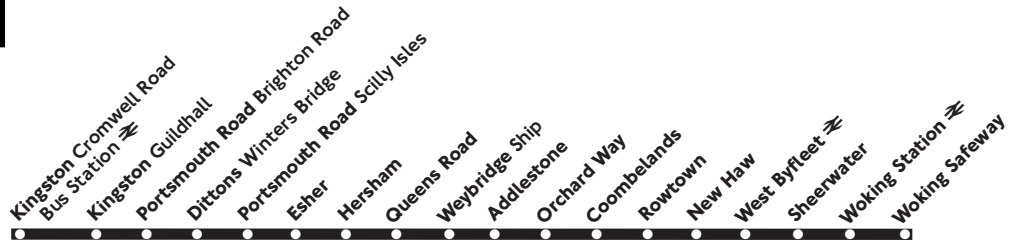

## Kingston - Esher - Woking

Mondays to Saturdays  
except evenings

Bus Passes, LT Cards, Travelcards, Freedom Passes or Saver Tickets may be used between Kingston and Portsmouth Road Brighton Road only.

### Monday - Friday

Kingston Cromwell Road Bus Station ⇌	0705	0843	43	1343	1443	1543	1653	1753	1853
Dittons Winters Bridge	0715	0853	53	1353	1453	1553	1703	1803	1902
Portsmouth Road Scilly Isles	0719	0857	57	1357	1457	1557	1707	1807	1905
Esher Old Council Offices	0723	0901	01	1401	1501	1601	1711	1811	1908
Hersham Barley Mow	0729	0906	06	1406	1506	1606	1716	1816	1912
Queens Road Ashley Road	0733	0910	10	1410	1510	1610	1720	1820	1915
Weybridge Ship	0737	0916	16	1416	1516	1616	1726	1826	1920
Addlestone Woolworth's	0743	0924	24	1424	1524	1624	1734	1834	1926
Orchard Way		0927	27	1427	1527	1627	1737		
Coombelands		0930	Then 30	1430	1530	1630	1740		
Rowtown Rose Park		0932	every 32	1432	1532	1632	1742		
New Haw Grange Road		0936	60 minutes, 36	1436	1536	1636	1746		
New Haw Parkside		0938	at these 38	1438					
New Haw White Hart	0748		minutes until					1839	1930
New Haw Black Prince		0940	past the hour 40	1440	1538	1638	1748	1841	1932
Byfleet and New Haw Station ⇌	0751								
Brooklands Tesco	0754								
Byfleet Plough	0757								
Manor Farm Sanway Road	0800								
Byfleet Youth Club	0803								
West Byfleet Station ⇌	0812	0945	45	1445	1543	1643	1753		
Sheerwater Lambourne Crescent	0820	0950	50	1450	1548	1648	1758		
Woking Station ⇌	0830	1000	00	1500	1558	1658	1808		
Woking Cawsey Way	0831	1001	01	1501	1559	1659	1809		
Woking Safeway	0833	1003	03	1503	1601	1701	1811		

## Woking - Esher - Kingston

Mondays to Saturdays  
except evenings

Bus Passes, LT Cards, Travelcards, Freedom Passes or Saver Tickets may be used between Portsmouth Road Brighton Road and Kingston only.