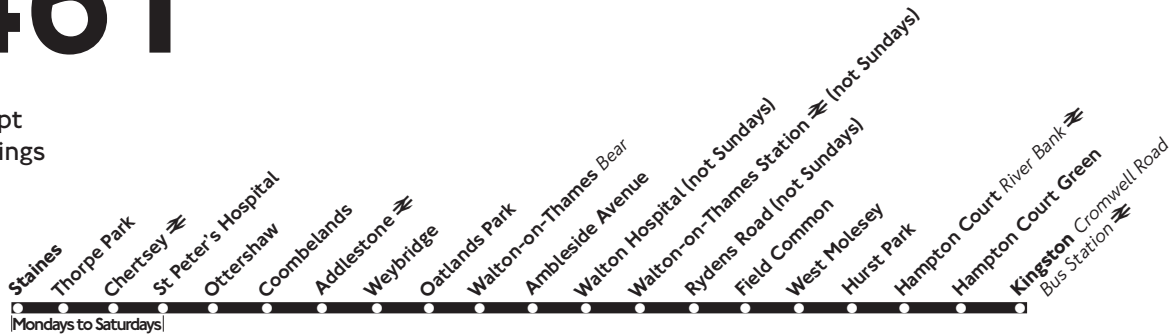

461

Staines - Walton-on-Thames - Kingston

Daily
except
evenings

Please note that LT Cards, Bus Passes, Travelcards, Freedom Passes and Bus Saver tickets are NOT accepted on this service.
Cash fares may differ from those on other local bus services.

Mondays to Saturdays

Staines Bus Station	---	0657	0757	0907	07	1707	1807	1907
Thorpe Park	---	0705	0805	0915	15	1715	1815	1913
Chertsey Heriot Road	---	0709	0809	0919	19	1719	1819	1916
St. Peter's Hospital	---	0714	0814	0924	24	1724	1824	1920
Ottershaw The Otter (Murray Road)	---	0720	0820	0930	30	1730	1830	1925
Coombelands	---	0723	0823	0933	33	1733	1833	1928
Addlestone Tesco	0639	0727	0827	0937	Then 37	1737	1837	1931
Weybridge Ship	0647	0737	0837	0947	every 47	1747	1847	---
Oatlands Park St. Mary's Road	0651	0741	0841	0951	60 minutes, 51	1751	1851	---
Walton-on-Thames Bear	0655	0748	0848	0955	at these 55	until 1755	1855	---
Ambleside Avenue St John's Drive	0700	0753	0853	1000	minutes 00	1800	1900	---
Walton Hospital Rodney Road	0703	0756	0856	1003	past 03	1803	1903	---
Walton-on-Thames Station	0707	0800	0900	1007	the 07	1807	1906	---
Rydens Road Ambleside Avenue	0711	0804	0904	1011	hour 11	1811	1909	---
Field Common Ansell Hall	0715	0808	0908	1015	15	1815	1912	---
West Molesey Central Avenue	0719	0812	0912	1019	19	1819	1915	---
Hurst Park The Paddock	0724	0817	0917	1024	24	1824	1919	---
Hampton Court Green	0728	0825	0925	1028	28	1828	1922	---
Kingston Cromwell Road Bus Station	0737	0837	0937	1037	37	1837	1930	---

Sundays and Public Holidays

St. Peter's Hospital	---	1210	1410	1710	1910
Ottershaw The Otter (Murray Road)	---	1213	1413	1713	1913
Coombelands	---	1216	1416	1716	1916
Addlestone Tesco	1019	1219	1419	1719	1919
Weybridge Ship	1025	1225	1425	1725	1925
Oatlands Park St. Mary's Road	1028	1228	1428	1728	1928
Walton-on-Thames Bear	1032	1232	1432	1732	1932
Ambleside Avenue St John's Drive	1036	1236	1436	1736	1936
Field Common Ansell Hall	1040	1240	1440	1740	1940
West Molesey Central Avenue	1044	1244	1444	1744	1944
Hurst Park The Paddock	1048	1248	1448	1748	1948
Hampton Court Green	1052	1252	1452	1752	B
Kingston Cromwell Road Bus Station	1059	1259	1459	1759	---

B - Continues to Hampton Court River Bank, arrives 1951

We do all we can to run the services shown but circumstances beyond our control mean that we may not always succeed. Special services run during the Christmas and New Year Holiday, with no buses on Christmas Day.

Operated by **Tellings-Golden Miller (Mon-Sat)**
and **Northdown (Sun)** for **Surrey County Council**
(Traveline 0870 6082608)

i London Travel Information
020 7222 1234 24 hours

2.11.02
T4440T