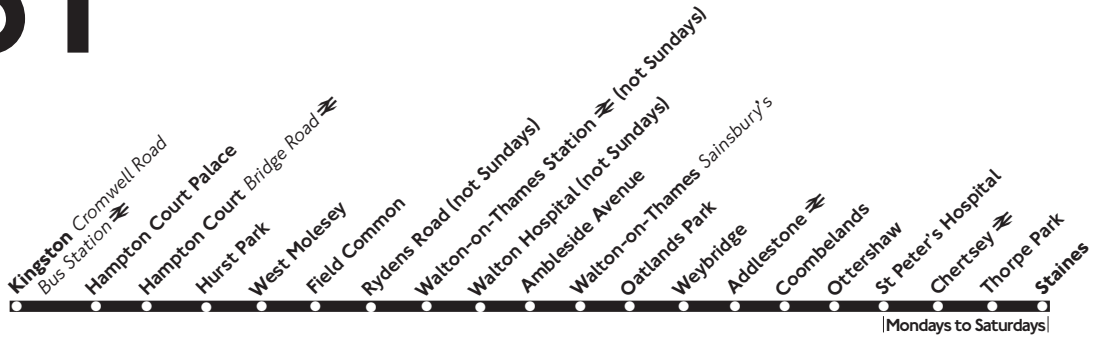

461

Kingston - Walton-on-Thames - Staines

Daily
except
evenings

Please note that LT Cards, Bus Passes, Travelcards, Freedom Passes and Bus Saver tickets are NOT accepted on this service.
Cash fares may differ from those on other local bus services.

Mondays to Saturdays

Kingston Cromwell Road Bus Station ⇌	---	---	0758	58	1658	1745	1845	1945
Hampton Court Palace	---	---	0807	07	1707	1754	1854	1953
Hurst Park The Paddock	---	---	0811	11	1711	1758	1858	1957
West Molesey Central Avenue	---	---	0815	15	1715	1802	1902	2001
Field Common Ansell Hall	---	---	0819	19	1719	1806	1905	2004
Rydens Road Ambleside Avenue	---	---	0823	Then 23	1723	1810	1908	2007
Walton-on-Thames Station ⇌	---	---	0827	every 27	1727	1814	1911	2010
Walton Hospital Rodney Road	---	---	0831	60 minutes, 31	1731	1818	1914	2013
Ambleside Avenue St John's Drive	---	---	0834	at these 34	1734	1821	1917	2016
Walton-on-Thames Sainsbury's	---	---	0839	minutes 39 until	1739	1826	1921	2020
Oatlands Park St. Mary's Road	---	---	0843	past 43	1743	1830	1924	2023
Weybridge Ship	---	---	0847	the 47	1747	1834	1927	2026
Addlestone Woolworth's ⇌	0657	0757	0855	hour 55	1755	1842	1933	2032
Coombelands	0700	0801	0901	01	1801	---	---	---
Ottershaw The Otter (Murray Road)	0702	0804	0904	04	1804	---	---	---
St. Peter's Hospital	0707	0810	0910	10	1810	---	---	---
Chertsey Heriot Road	0712	0815	0915	15	1815	---	---	---
Thorpe Park	0717	0820	0920	20	1820	---	---	---
Staines Bus Station	0724	0828	0928	28	1828	---	---	---

Sundays and Public Holidays

Kingston Cromwell Road Bus Station ⇌	---	1110	1310	1610	1810
Hampton Court Palace	A	1118	1318	1618	1818
Hurst Park The Paddock	0942	1122	1322	1622	1822
West Molesey Central Avenue	0946	1126	1326	1626	1826
Field Common Ansell Hall	0950	1130	1330	1630	1830
Ambleside Avenue St John's Drive	0954	1134	1334	1634	1834
Walton-on-Thames Sainsbury's	0958	1138	1338	1638	1838
Oatlands Park St. Mary's Road	1002	1142	1342	1642	1842
Weybridge Ship	1006	1146	1346	1646	1846
Addlestone Woolworth's ⇌	1012	1152	1352	1652	1852
Coombelands	---	1155	1355	1655	1855
Ottershaw The Otter (Murray Road)	---	1157	1357	1657	1857
St. Peter's Hospital	---	1200	1400	1700	1900

A - Starts from Hampton Court River Bank at 0939

We do all we can to run the services shown but circumstances beyond our control mean that we may not always succeed. Special services run during the Christmas and New Year Holiday, with no buses on Christmas Day.

Operated by **Tellings-Golden Miller (Mon-Sat)**
and Northdown (Sun) for **Surrey County Council**
(Traveline 0870 6082608)

i London Travel Information
020 7222 1234 24 hours

2.11.02
T44400