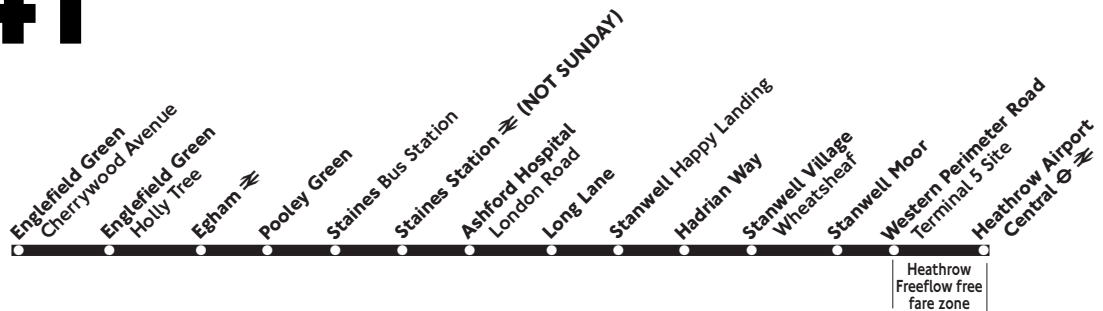

441

Englefield Green - Staines - Heathrow Airport

Daily

Please note that LT Cards, Bus Passes, Travelcards, Freedom Passes and Bus Saver tickets are NOT accepted on this service. Cash fares may differ from those charged on other local bus services.

Monday - Saturday

Englefield Green Cherrywood Avenue	---	---	0540	0610	0635	05	35	1805	1835	1911	1941	2011	2041	2111
Englefield Green Holly Tree	---	---	0545	0615	0639	09	39	1809	1839	1915	1945	2015	2045	2115
Egham Arndale Way	---	---	0552	0622	0646	Then	16	46	1816	1846	1922	1952	2022	2052
Pooley Green Glebe Road	---	---	0557	0627	0651	every	21	51	1821	1851	1927	1957	2027	2057
Staines Bus Station	0506	0536	0606	0636	0700	30 mins,	30	00	1830	1900	1936	2006	2036	2106
Staines Station	0511	0541	0611	0641	0705	at these	35	05	1835	1905	1941	2011	2041	2111
Ashford Hospital London Road	0517	0547	0617	0647	0715	minutes	45	15	until	1845	1915	1947	2017	2047
Stanwell Long Lane	0519	0549	0619	0649	0717	past	47	17	1847	1917	1949	2019	2049	2119
Stanwell Happy Landing	0521	0551	0621	0651	0719	the	49	19	1849	1919	1951	2021	2051	2121
Stanwell Village Wheatsheaf	0525	0555	0625	0655	0723	hour	53	23	1853	1923	1955	2025	2055	2125
Stanwell Moor Post Office	0530	0600	0630	0700	0728		58	28	1858	1928	2000	2030	2100	2130
Western Perimeter Road Terminal 5 Site	0534	0604	0634	0704	0732		02	32	1902	1932	2004	2034	2104	2134
Heathrow Airport Central Bus Stn	0545	0615	0610	0715	0745		15	45	1915	1945	2015	2045	2115	2145

Sunday and Public Holidays

Englefield Green Cherrywood Avenue	0907	1007	1107	1207	1307	---	1507	1607	1707	1807				
Englefield Green Holly Tree	0911	1011	1111	1211	1311	---	1511	1611	1711	1811				
Egham Arndale Way	0918	1018	1118	1218	1318	---	1518	1618	1718	1818				
Pooley Green Glebe Road	0923	1023	1123	1223	1323	---	1523	1623	1723	1823				
Staines Bus Station	0930	1030	1130	1230	1330	1430	1530	1630	1730	1830				
Ashford Hospital London Road	0937	1037	1137	1237	---	1437	1537	1637	1737	---				
Stanwell Long Lane	0939	1039	1139	1239	---	1439	1539	1639	1739	---				
Stanwell Happy Landing	0941	1041	1141	1241	---	1441	1541	1641	1741	---				
Stanwell Village Wheatsheaf	0945	1045	1145	1245	---	1445	1545	1645	1745	---				
Stanwell Moor Post Office	0950	1050	1150	1250	---	1450	1550	1650	1750	---				
Western Perimeter Road Terminal 5 Site	0954	1054	1154	1254	---	1454	1554	1654	1754	---				
Heathrow Airport Central Bus Stn	1000	1100	1200	1300	---	1500	1600	1700	1800	---				

Please note that on Sundays and Public Holidays this route does NOT call at Staines Station

10.1.04 T5322T

MAYOR OF LONDON

24 hour London Travel Information
020 7222 1234

Textphone
020 7918 3015

Operated by Tellings-Golden Miller
(01932 340617)