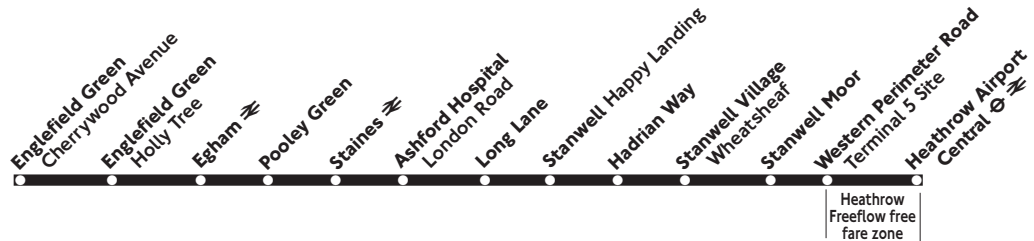

441

Englefield Green - Staines - Heathrow Airport

Mondays to Saturdays

Please note that LT Cards, Bus Passes, Travelcards, Freedom Passes and Bus Saver tickets are NOT accepted on this service. Cash fares may differ from those charged on other local bus services.

Monday - Saturday (also Good Friday)

Englefield Green Cherrywood Avenue	---	---	0540	0610	0635		05	35	1805
Englefield Green Holly Tree	---	---	0545	0615	0639		09	39	1809
Egham Arndale Way	---	---	0552	0622	0646	Then	16	46	1816
Pooley Green Glebe Road	---	---	0557	0627	0651	every	21	51	1821
Staines Bus Station	0506	0536	0606	0636	0700	30 mins,	30	00	1830
Staines Station	0511	0541	0611	0641	0705	at these	35	05	1835
Ashford Hospital London Road	0517	0547	0617	0647	0715	minutes	45	15	1845
Stanwell Long Lane	0519	0549	0619	0649	0717	past	47	17	1847
Stanwell Happy Landing	0521	0551	0621	0651	0719	the	49	19	1849
Stanwell Village Wheatsheaf	0525	0555	0625	0655	0723	hour	53	23	1853
Stanwell Moor Post Office	0530	0600	0630	0700	0728		58	28	1858
Western Perimeter Road Terminal 5 Site	0534	0604	0634	0704	0732		02	32	1902
Heathrow Airport Central Bus Stn	0545	0615	0645	0715	0745		15	45	1915
Englefield Green Cherrywood Avenue	1835	1911	1941	2011	2041	2111			
Englefield Green Holly Tree	1839	1915	1945	2015	2045	2115			
Egham Arndale Way	1846	1922	1952	2022	2052	2122			
Pooley Green Glebe Road	1851	1927	1957	2027	2057	2127			
Staines Bus Station	1900	1936	2006	2036	2106	2136			
Staines Station	1905	1941	2011	2041	2111	2141			
Ashford Hospital London Road	1915	1947	2017	2047	2117	2147			
Stanwell Long Lane	1917	1949	2019	2049	2119	2149			
Stanwell Happy Landing	1919	1951	2021	2051	2121	2151			
Stanwell Village Wheatsheaf	1923	1955	2025	2055	2125	2155			
Stanwell Moor Post Office	1928	2000	2030	2100	2130	2200			
Western Perimeter Road Terminal 5 Site	1932	2004	2034	2104	2134	2204			
Heathrow Airport Central Bus Stn	1945	2015	2045	2115	2145	2215			

No service Sunday or other Public Holidays

15.11.03 T5202T

MAYOR OF LONDON

24 hour London Travel Information
020 7222 1234

Textphone
020 7918 3015

Operated by Tellings-Golden Miller
(01932 340617)