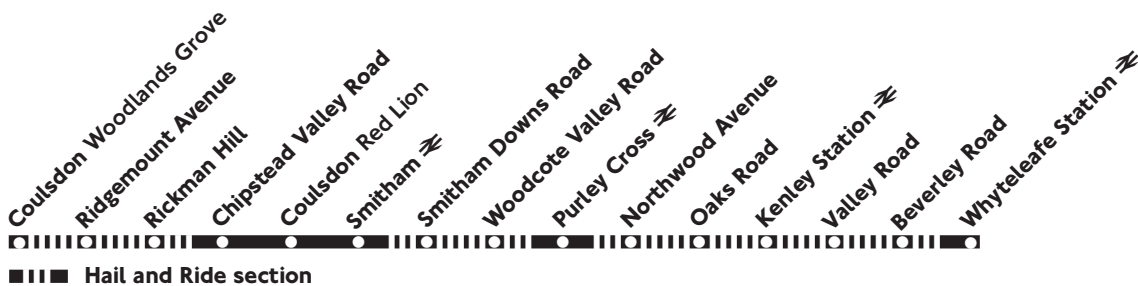

434

Coulsdon - Purley - Whyteleafe

Mondays to Saturdays
except evenings

Monday - Friday

Coulsdon Woodlands Grove	0654	<i>Then</i>	24	54	1424	1454	1524	1554	1624
Coulsdon Ridgemount Avenue	0658	<i>every</i>	28	58	1428	1458	1528	1558	1628
Coulsdon Red Lion	0704	<i>30 minutes</i>	34	04	1434	1504	1534	1604	1634
Woodcote Valley Road Grovelands Rd	0711	<i>at these</i>	41	11	<i>until</i>	1441	1511	1541	1611
Purley Cross Jolly Farmers ⇌	0716	<i>minutes</i>	46	16	1446	1516	1547	1617	1647
Kenley Station ⇌	0722	<i>past each</i>	52	22	1452	1522	1553	1623	1653
Whyteleafe Station ⇌	0728	<i>hour</i>	58	28	1458	1528	1559	1629	1659

Coulsdon Woodlands Grove	1654	1724	1754	1824	1854
Coulsdon Ridgemount Avenue	1658	1728	1758	1828	1858
Coulsdon Red Lion	1704	1734	1804	1833	1903
Woodcote Valley Road Grovelands Rd	1711	1741	1811	1839	1909
Purley Cross Jolly Farmers ⇌	1717	1746	1816	1843	1913
Kenley Station ⇌	1723	1752	1822	1849	1919
Whyteleafe Station ⇌	1729	1758	1828	1855	1925

Coulsdon Woodlands Grove	1824	1854
Coulsdon Ridgemount Avenue	1828	1858
Coulsdon Red Lion	1833	1903
Woodcote Valley Road Grovelands Rd	1839	1909
Purley Cross Jolly Farmers ⇌	1843	1913
Kenley Station ⇌	1849	1919
Whyteleafe Station ⇌	1855	1925

Saturday (also Good Friday)

Whyteleafe Station ⇌	0726	0756	Then every 26 56			1726	1756	1826	1856	
Kenley Station ⇌	0732	0802	30 minutes 32 02			1732	1802	1832	1902	
Purley Cross <i>Tesco</i> ⇌	0738	0808	at these 38 08 until			1738	1808	1838	1908	
Woodcote Valley Road <i>Grovelands Rd</i>	0743	0813	minutes 43 13			1743	1813	1843	1913	
Coulsdon <i>Red Lion</i>	0750	0820	past each 50 20			1750	1819	1849	1919	
Coulsdon <i>Ridgemount Avenue</i>	0755	0825	hour 55 25			1755	1824	1854	1924	
Whyteleafe Station ⇌	1926									
Kenley Station ⇌	1932									
Purley Cross <i>Tesco</i> ⇌	1938									
Woodcote Valley Road <i>Grovelands Rd</i>	1943									
Coulsdon <i>Red Lion</i>	1949									
Coulsdon <i>Ridgemount Avenue</i>	1954									