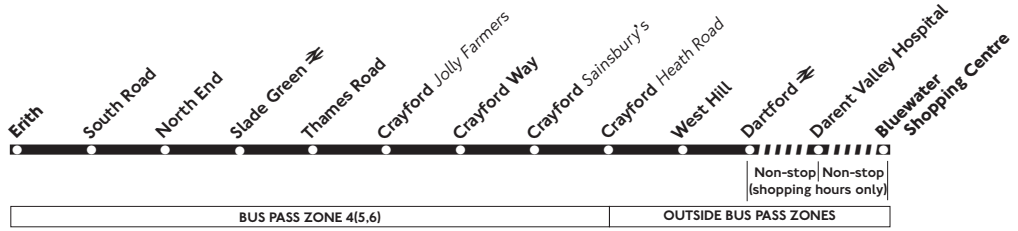

## Erith - Dartford - Bluewater

Daily

BUS PASS ZONE 4(5,6)      OUTSIDE BUS PASS ZONES

Bus passes covering zones 1,2,3,4 and any LT Cards or Travelcard may be used throughout the route.