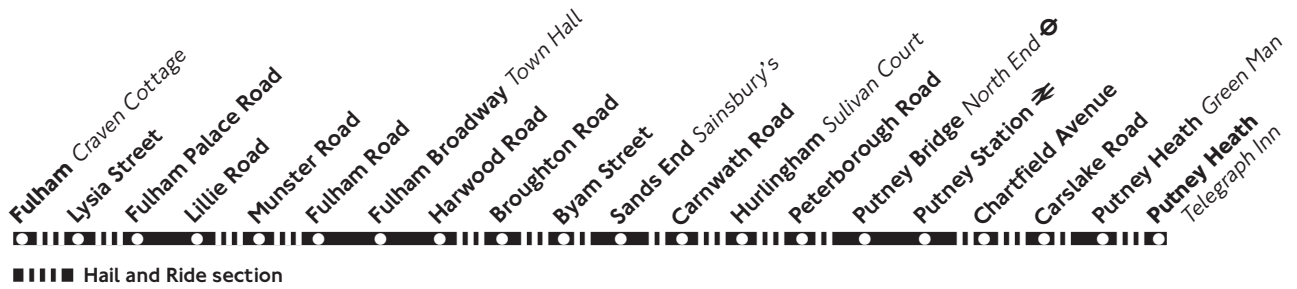

424

Fulham (Craven Cottage) - Hurlingham - Putney Heath

Mondays to Saturdays
except evenings

■■■■ Hail and Ride section

Monday - Friday

Fulham (Craven Cottage) Leisure Centre	0700	0730	0800	0831	0900	0930	1000	1030		00 30		1400	1430	1500	1530	1600	1630
Lillie Road Munster Road	0707	0740	0810	0841	0910	0938	1007	1037		07 37		1407	1437	1507	1537	1607	1637
Fulham Road Munster Road	0711	0744	0814	0845	0914	0942	1011	1041	Then every	11 41		1411	1441	1511	1541	1611	1641
Fulham Broadway Town Hall	0716	0749	0819	0850	0919	0947	1016	1046	30 minutes,	16 46		1416	1446	1516	1546	1616	1646
Sands End Sainsbury's	0726	0800	0830	0901	0930	0958	1026	1056	at these	26 56	until	1426	1456	1527	1557	1627	1657
Hurlingham Sulivan Court	0731	0805	0835	0906	0935	1003	1031	1101	minutes	31 01		1431	1501	1532	1602	1632	1702
Putney Bridge North End	0738	0812	0842	0913	0940	1008	1036	1106	past the	36 06		1436	1506	1539	1609	1639	1709
Putney Station	0743	0817	0847	0918	0947	1015	1043	1113	hour	43 13		1443	1513	1546	1616	1646	1716
Putney Heath Green Man	0751	0825	0855	0926	0955	1023	1051	1121		51 21		1451	1522	1555	1625	1655	1725
Putney Heath Telegraph Inn	0753	0827	0857	0928	0957	1025	1053	1123		53 23		1453	1524	1557	1627	1657	1727

Fulham (Craven Cottage) Leisure Centre	1700	1730	1800	1830	1900	1930											
Lillie Road Munster Road	1707	1737	1807	1837	1907	1937											
Fulham Road Munster Road	1711	1741	1811	1841	1911	1940											
Fulham Broadway Town Hall	1716	1746	1816	1846	1916	1944											
Sands End Sainsbury's	1727	1757	1827	1856	1926	1953											
Hurlingham Sulivan Court	1732	1802	1832	1901	1931	1958											
Putney Bridge North End	1739	1809	1838	1906	1936	2003											
Putney Station	1746	1816	1845	1913	1941	2008											
Putney Heath Green Man	1755	1825	1853	1921	1948	2015											
Putney Heath Telegraph Inn	1757	1827	1855	1923	1950	2017											

Saturday (also Good Friday)

Fulham (Craven Cottage) Leisure Centre	0700	0730	0800	0830			00 30			1800	1830	1900	1930				
Lillie Road Munster Road	0707	0737	0807	0837			07 37			1807	1837	1907	1937				
Fulham Road Munster Road	0710	0740	0811	0841	Then every		11 41			1811	1841	1911	1940				
Fulham Broadway Town Hall	0714	0744	0816	0846	30 minutes,		16 46			1816	1846	1916	1944				
Sands End Sainsbury's	0723	0753	0826	0856	at these		26 56	until		1826	1856	1926	1953				
Hurlingham Sulivan Court	0728	0758	0831	0901	minutes		31 01			1831	1901	1931	1958				
Putney Bridge North End	0733	0803	0836	0906	past the		36 06			1836	1906	1936	2003				
Putney Station	0738	0810	0843	0913	hour		43 13			1843	1913	1941	2008				
Putney Heath Green Man	0745	0818	0851	0921			51 21			1851	1921	1948	2015				
Putney Heath Telegraph Inn	0747	0820	0853	0923			53 23			1853	1923	1950	2017				

No service on Sunday or other Public Holidays

We do all we can to run the services shown but circumstances beyond our control mean that we may not always succeed. Special services run during the Christmas and New Year Holiday, with no buses on Christmas Day.

i London Travel Information
020 7222 1234 24 hours

Operated by **London General**
for London Buses

If you have any comments regarding this service, please write to Customer Service Centre, London Buses, 172 Buckingham Palace Road, London SW1W 9TN. Telephone 020 7918 4300.

23.11.02(R)
T47490