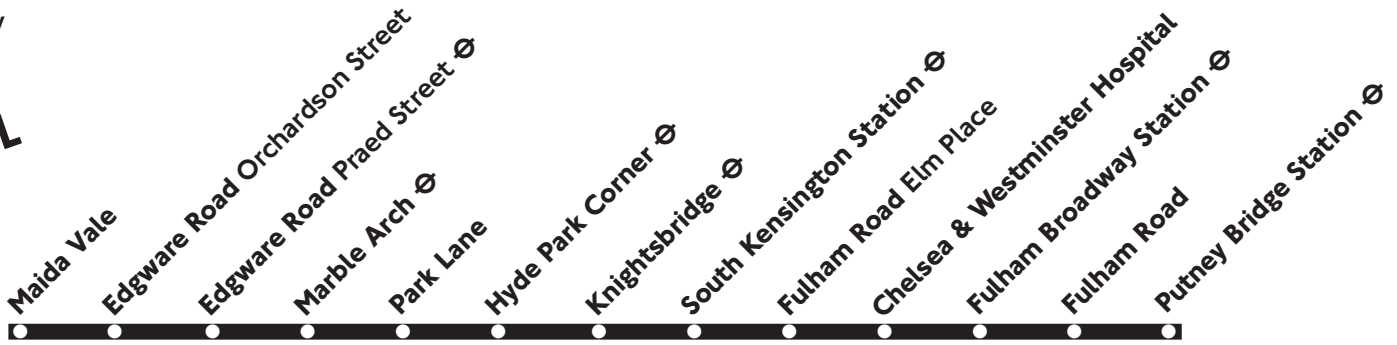

Saturday (also Good Friday)

Putney Bridge Station	0524	0840	Then	1804	0012		
Fulham Broadway Station	0532	Then	0848	about	1814	Then	0020
South Kensington Station	0542	every	0859	every	1827	every	0030
Hyde Park Corner	0550	10-12	0911	8	1839	10-12	0038
Marble Arch	0554	minutes	0916	minutes	1844	minutes	0042
Edgware Road Praed Street	0558	until	0922	until	1850	until	0046
Maida Vale Elgin Avenue	0603		0928		1856		0051

Sunday and other Public Holidays

Putney Bridge Station	0524	Then	0012
Fulham Broadway Station	0532	about	0020
South Kensington Station	0542	every	0030
Hyde Park Corner	0550	12	0038
Marble Arch	0554	minutes	0042
Edgware Road Praed Street	0558	until	0046
Maida Vale Elgin Avenue	0603		0051

16.6.03 T49270

414

Maida Vale - Marble Arch - Putney Bridge

Daily

Monday - Friday

Maida Vale <i>Carlton Vale</i>	0548		0715 <i>Then</i>	1929	0022
Edgware Road <i>Praed Street</i> Ⓢ	0555 <i>Then</i>		0723 <i>about</i>	1937 <i>Then</i>	0029
Marble Arch Ⓢ	0559 <i>every</i>		0728 <i>every</i>	1944 <i>every</i>	0033
Hyde Park Corner Ⓢ	0603 <i>10-12</i>		0734 <i>8</i>	1949 <i>10-12</i>	0037
South Kensington Station Ⓢ	0611 <i>minutes</i>		0745 <i>minutes</i>	2000 <i>minutes</i>	0045
Fulham Broadway Station Ⓢ	0621 <i>until</i>		0803 <i>until</i>	2013 <i>until</i>	0055
Putney Bridge Station Ⓢ	0628		0813	2021	0102

Saturday (also Good Friday)

Maida Vale <i>Carlton Vale</i>	0548		0910 <i>Then</i>	1830	0022
Edgware Road <i>Praed Street</i> Ⓢ	0555 <i>Then</i>		0918 <i>about</i>	1838 <i>Then</i>	0029
Marble Arch Ⓢ	0559 <i>every</i>		0924 <i>every</i>	1844 <i>every</i>	0033
Hyde Park Corner Ⓢ	0603 <i>10-12</i>		0929 <i>8</i>	1849 <i>10-12</i>	0037
South Kensington Station Ⓢ	0611 <i>minutes</i>		0942 <i>minutes</i>	1902 <i>minutes</i>	0045
Fulham Broadway Station Ⓢ	0621 <i>until</i>		0957 <i>until</i>	1917 <i>until</i>	0055
Putney Bridge Station Ⓢ	0628		1005	1925	0102