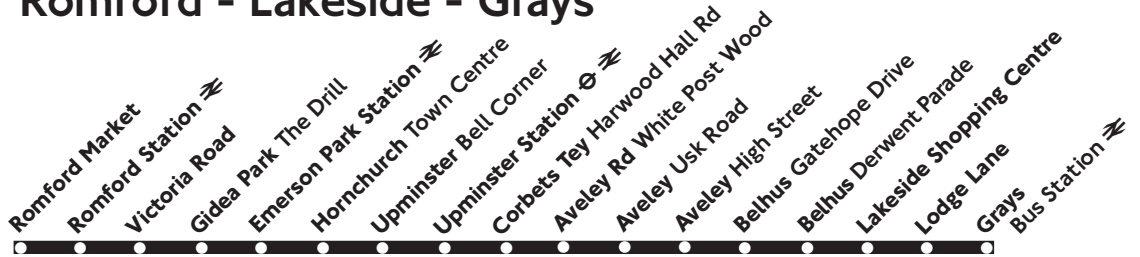

373

Romford - Lakeside - Grays

Daily

Oyster prepay is not accepted on this service.

Bus Passes, Travelcards, Freedom Passes and Saver Tickets may be used between Romford and Aveley Road *White Post Wood* only.