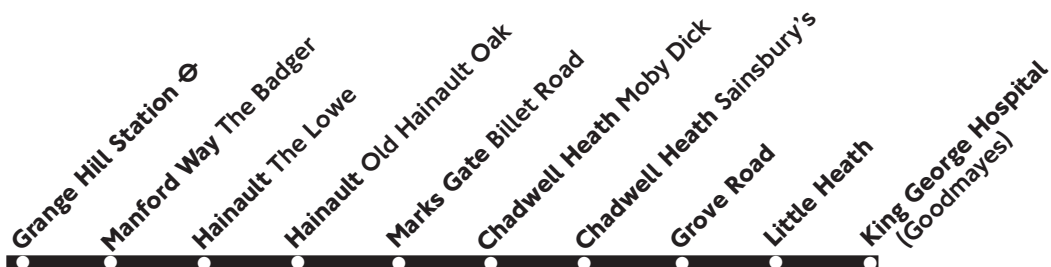

362

Grange Hill - Hainault - King George Hospital

Daily

Monday - Friday														
Grange Hill Station	0628	0657	0724	0753	0823	0853	0925	0955			1455	1524	1553	1622
Hainault The Lowe	0631	0700	0728	0757	0827	0857	0928	0958	Then		1458	1527	1557	1626
Hainault Old Hainault Oak	0634	0703	0731	0800	0830	0900	0931	1001	every		1501	1530	1600	1629
Marks Gate Billet Road	0639	0708	0736	0805	0835	0905	0936	1006	30		1506	1535	1605	1634
Chadwell Heath Moby Dick	0643	0713	0741	0810	0840	0911	0942	1011	minutes		1511	1540	1609	1639
Chadwell Heath Sainsbury's	0648	0718	0748	0820	0851	0918	0947	1017	until		1517	1547	1619	1649
King George Hospital (Goodmayes)	0657	0728	0759	0831	0902	0929	0958	1027			1527	1558	1630	1700
Grange Hill Station	1652	1722	1752	1823	1854	1925	1955	2025	2055	2125				2325
Hainault The Lowe	1656	1726	1756	1826	1857	1928	1958	2028	2058	2128	Then			2328
Hainault Old Hainault Oak	1659	1729	1759	1829	1900	1931	2000	2030	2100	2130	every			2330
Marks Gate Billet Road	1704	1734	1804	1834	1905	1935	2004	2034	2104	2134	30			2334
Chadwell Heath Moby Dick	1709	1739	1809	1839	1910	1939	2007	2037	2107	2137	minutes			2337
Chadwell Heath Sainsbury's	1719	1749	1819	1846	1916	1945	2012	2042	2112	2141	until			2341
King George Hospital (Goodmayes)	1730	1800	1830	1856	1926	1954	2021	2051	2121	2149				2349
Saturday (also Good Friday)														
Grange Hill Station	0630	0700	0730	0800	0830	0858	0926	0955	1025			1655	1725	1755
Hainault The Lowe	0633	0703	0733	0803	0833	0901	0929	0958	1028	Then		1658	1728	1758
Hainault Old Hainault Oak	0635	0705	0735	0805	0836	0904	0932	1001	1031	every		1701	1731	1801
Marks Gate Billet Road	0639	0709	0739	0809	0840	0908	0937	1006	1036	30		1706	1736	1805
Chadwell Heath Moby Dick	0642	0712	0742	0812	0843	0912	0941	1011	1041	minutes		1711	1741	1809
Chadwell Heath Sainsbury's	0646	0716	0746	0816	0848	0917	0947	1017	1047	until		1717	1747	1815
King George Hospital (Goodmayes)	0655	0725	0755	0825	0857	0927	0957	1027	1058			1728	1757	1825
Grange Hill Station	1825	1855	1925	1955	2025	2055	2125			2325				
Hainault The Lowe	1828	1858	1928	1958	2028	2058	2128	Then		2328				
Hainault Old Hainault Oak	1830	1900	1930	2000	2030	2100	2130	every		2330				
Marks Gate Billet Road	1834	1904	1934	2004	2034	2104	2134	30		2334				
Chadwell Heath Moby Dick	1838	1908	1938	2007	2037	2107	2137	minutes		2337				
Chadwell Heath Sainsbury's	1844	1913	1942	2011	2041	2111	2141	until		2341				
King George Hospital (Goodmayes)	1854	1923	1952	2021	2051	2121	2149			2349				
Sunday and other Public Holidays														
Grange Hill Station	0725		0925	0955	1025	1055		1655	1725	1755	1825	1855		2055
Hainault The Lowe	0728	Then	0928	0958	1028	1058	Then	1658	1728	1758	1828	1858	Then	2058
Hainault Old Hainault Oak	0730	every	0930	1000	1030	1100	every	1700	1730	1800	1830	1900	every	2100
Marks Gate Billet Road	0734	30	0934	1004	1034	1104	30	1704	1734	1804	1834	1904	30	2104
Chadwell Heath Moby Dick	0737	mins	0937	1007	1038	1108	mins	1708	1738	1807	1837	1907	mins	2107
Chadwell Heath Sainsbury's	0742	until	0942	1013	1044	1114	until	1714	1744	1813	1842	1912	until	2112
King George Hospital (Goodmayes)	0750		0950	1022	1053	1122		1722	1753	1822	1851	1921		2121
Grange Hill Station	2125				2325									
Hainault The Lowe	2128	Then			2328									
Hainault Old Hainault Oak	2130	every			2330									
Marks Gate Billet Road	2134	30			2334									
Chadwell Heath Moby Dick	2137	minutes			2337									
Chadwell Heath Sainsbury's	2142	until			2342									
King George Hospital (Goodmayes)	2150				2350