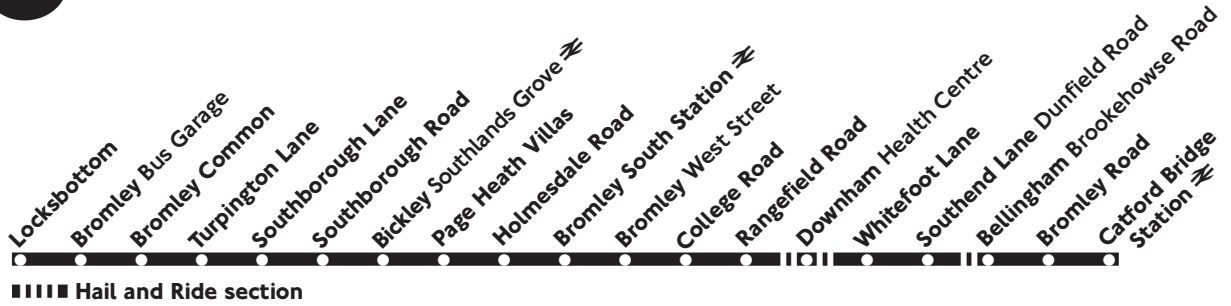

336

Locksbottom - Bromley - Catford

Daily

Monday - Friday

Locksbottom Pallant Way	0525	0645	0705	0722	0740		1720	1740	1800	1820	1840	1900	1930		2330	
Bromley Common Bus Garage	0528	0648	0708	0726	0744		1724	1744	1804	1824	1844	1904	1933		2333	
Southborough Lane Turpington Lane	0532	Then	0652	0712	0730	0749	Then	1729	1749	1809	1829	1848	1908	1937	Then	2337
Bickley Southlands Grove	0534	every	0654	0714	0732	0752	every	1732	1752	1812	1832	1851	1911	1939	every	2339
Bromley South Station	0541	20	0701	0721	0741	0801	20	1741	1801	1821	1841	1900	1920	1946	30	2346
Bromley West Street	0546	mins	0706	0726	0747	0807	minutes	1747	1807	1827	1847	1905	1925	1951	minutes	2351
Downham Health Centre	0554	until	0714	0736	0757	0817	until	1757	1817	1837	1857	1915	1934	1959	until	2359
Bellingham Brookhows Road	0600		0720	0743	0805	0825		1805	1825	1845	1905	1923	1941	2005		0005
Catford Bridge Station	0605		0725	0750	0814	0834		1814	1833	1853	1915	1930	1947	2010		0010

Locksbottom Pallant Way	1820	1840	1900	1930		2330										
Bromley Common Bus Garage	1824	1843	1903	1933		2333										
Southborough Lane Turpington Lane	1828	1847	1907	1937	Then	2337										
Bickley Southlands Grove	1831	1849	1909	1939	every	2339										
Bromley South Station	1840	1856	1916	1946	30	2346										
Bromley West Street	1845	1901	1921	1951	minutes	2351										
Downham Health Centre	1854	1910	1929	1959	until	2359										
Bellingham Brookhows Road	1901	1917	1936	2005		0005										
Catford Bridge Station	1907	1923	1942	2010		0010										