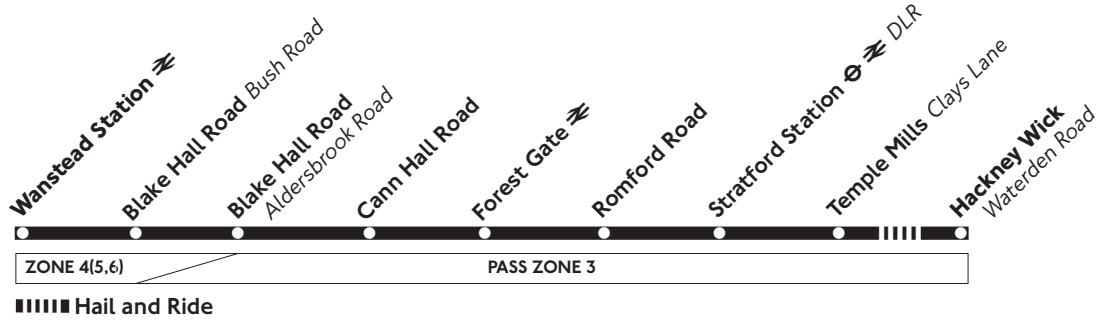

## Wanstead - Forest Gate - Hackney Wick (Waterden Road)

Wanstead Station	1740	1755	1810	1825	1840	1855	1925	1955				25	55		2325				
Cann Hall Road Lake House Road	1747	1802	1817	1832	1847	1901	1931	2001	Then every	31	01		2331						
Forest Gate Station	1751	1806	1821	1836	1850	1904	1934	2004	30 minutes,	34	04		2334						
Romford Road Water Lane	1758	1813	1827	1842	1856	1910	1939	2009	at these	39	09	until	2339						
Stratford Station DLR	1803	1818	1832	1846	1900	1914	1943	2013	minutes	43	13		2343						
Temple Mills Clays Lane	1807	1821	1835	1849	1903	1917	1946	2016	past the	46	16		2346						
Temple Mills Eastway	1810	1824	1838	1852	1906	1920	1949	2019	hour	49	19		2349						
Hackney Wick Waterden Road	1812	1826	1840	1854	1908	1922	1951	2021		51	21		2351						

Wanstead Station	1655	1725	1755	1825	1855			25	55		2325								
Cann Hall Road Lake House Road	1702	1732	1802	1832	1901	Then every	31	01		2331									
Forest Gate Station	1705	1735	1805	1835	1904	30 minutes,	34	04		2334									
Romford Road Water Lane	1711	1741	1810	1840	1909	at these	39	09	until	2339									
Stratford Station DLR	1716	1746	1815	1844	1913	minutes	43	13		2343									
Temple Mills Clays Lane	1719	1749	1818	1847	1916	past the	46	16		2346									
Temple Mills Eastway	1722	1752	1821	1850	1919	hour	49	19		2349									
Hackney Wick Waterden Road	1724	1754	1823	1852	1921		51	21		2351									