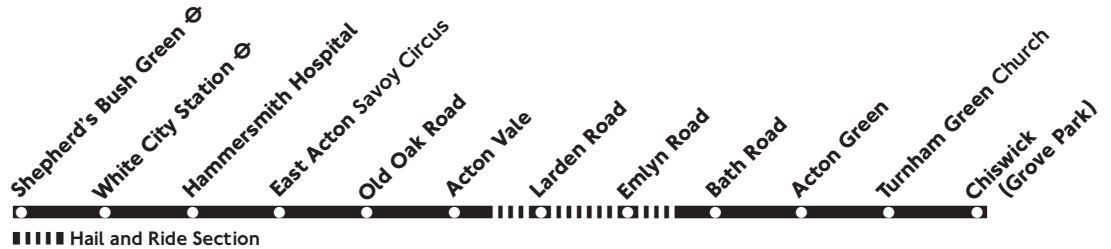

272

Shepherd's Bush - Acton Vale - Chiswick

Daily

Monday - Friday

Shepherd's Bush Green ⇄	0615	0631	0646	0701	0712	0722	0735	0750	0805	0820	0835	0850	0905	0920	0935	0950	1005	1020
White City Station ⇄	0620	0636	0651	0706	0717	0727	0742	0757	0812	0827	0842	0857	0912	0927	0942	0957	1012	1027
Hammersmith Hospital	0623	0639	0654	0709	0720	0732	0747	0802	0817	0832	0847	0902	0917	0932	0947	1002	1017	1032
East Acton Savoy Circus	0626	0642	0657	0712	0723	0735	0750	0805	0820	0835	0850	0905	0920	0935	0950	1005	1020	1035
Acton Vale Bromyard Avenue	0630	0646	0701	0716	0727	0741	0756	0811	0826	0841	0856	0911	0926	0940	0955	1010	1025	1040
Bath Road Emlyn Road	0633	0649	0704	0719	0731	0746	0801	0816	0831	0846	0901	0916	0931	0945	1000	1015	1030	1045
Turnham Green Church	0637	0653	0708	0723	0738	0753	0808	0823	0838	0853	0908	0923	0937	0951	1006	1021	1036	1051
Chiswick (Grove Park) Bolton Road	0643	0659	0714	0729	0746	0801	0816	0831	0846	0901	0916	0931	0945	0959	1014	1029	1044	1059

Shepherd's Bush Green ⇄	1035	1050			05 20 35 50			1435	1450	1504	1517	1530	1545	1600	1615	1630	1645	1700
White City Station ⇄	1042	1057	Then every		12 27 42 57			1442	1457	1511	1524	1538	1553	1608	1623	1638	1653	1708
Hammersmith Hospital	1047	1102	15 minutes		17 32 47 02			1447	1502	1516	1529	1544	1559	1614	1629	1644	1659	1714
East Acton Savoy Circus	1050	1105	at these		20 35 50 05 until			1450	1505	1519	1532	1547	1602	1617	1632	1647	1702	1717
Acton Vale Bromyard Avenue	1055	1110	minutes		25 40 55 10			1455	1510	1524	1538	1553	1608	1623	1638	1653	1708	1723
Bath Road Emlyn Road	1100	1115	past the		30 45 00 15			1500	1515	1529	1543	1558	1613	1628	1643	1658	1713	1728
Turnham Green Church	1106	1121	hour		36 51 06 21			1506	1521	1535	1550	1605	1620	1635	1650	1705	1720	1735
Chiswick (Grove Park) Bolton Road	1114	1129			44 59 14 29			1514	1530	1546	1601	1616	1631	1646	1701	1716	1731	1746

Shepherd's Bush Green ⇄	1715	1730	1745	1800	1815	1830	1845	1900	1915	1935	1955	2015	2045			15 45		2345
White City Station ⇄	1723	1738	1753	1808	1823	1836	1851	1906	1921	1940	2000	2020	2050	Then every	20 50			2350
Hammersmith Hospital	1729	1744	1759	1814	1829	1840	1855	1910	1925	1943	2003	2023	2053	30 minutes	23 53			2353
East Acton Savoy Circus	1732	1747	1802	1817	1832	1843	1858	1913	1928	1946	2006	2026	2056	at these	26 56 until			2356
Acton Vale Bromyard Avenue	1738	1753	1808	1823	1837	1848	1903	1918	1933	1950	2010	2030	2100	minutes	30 00			2400
Bath Road Emlyn Road	1743	1758	1813	1828	1841	1852	1907	1922	1936	1953	2013	2033	2103	past the	33 03			0003
Turnham Green Church	1750	1805	1820	1835	1846	1857	1912	1927	1940	1957	2017	2037	2107	hour	37 07			0007
Chiswick (Grove Park) Bolton Road	1801	1816	1831	1844	1855	1906	1921	1936	1946	2003	2023	2043	2113		43 13			0013

Saturday (also Good Friday)