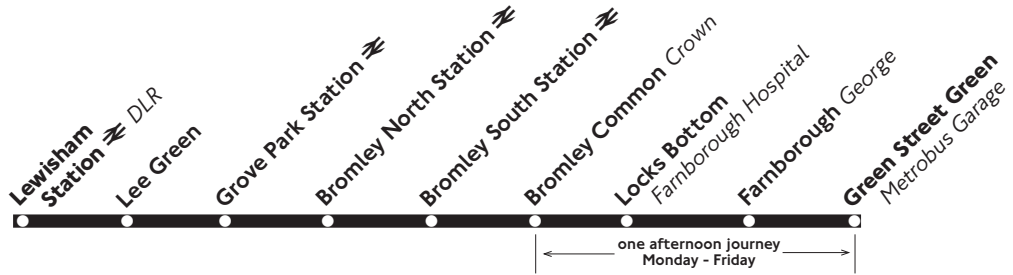

261

Daily

Lewisham - Grove Park - Bromley Common

Monday - Friday

Lewisham Station Loampit Vale ⇌	0505	0525	0545	0605	0625	0640	0652	0704	0715	Then	1446	1458	1510	Then	2000	2015
Lee Green Leegate House	0512	0532	0552	0612	0632	0647	0659	0711	0722	about	1454	1506	1518	about	2007	2022
Grove Park Station ⇌	0519	0539	0559	0619	0639	0655	0708	0721	0732	every	1503	1515	1527	every	2016	2029
Bromley North Station ⇌	0525	0545	0605	0625	0645	0704	0717	0731	0742	12	1513	1525	1537	12	2023	2035
Bromley South Station ⇌	0529	0549	0609	0629	0649	0709	0722	0736	0747	minutes	1519	1531	1543	minutes	2027	2039
Bromley Common Crown	0535	0555	0615	0635	0655	0715	0728	0743	0754	until	1526	1538	1550	until	2033	2045
Locks Bottom Farnborough Hospital	---	---	---	---	---	---	---	---	---	---	---	1544	---	---	---	---
Farnborough George	---	---	---	---	---	---	---	---	---	---	---	1547	---	---	---	---
Green Street Green Metrobus Garage	---	---	---	---	---	---	---	---	---	---	---	1550	---	---	---	---

Lewisham Station Loampit Vale ⇌	2030	2050	Then every	10	30	50	0010	0030								
Lee Green Leegate House	2037	2057	20 minutes,	17	37	57	0017	0037								
Grove Park Station ⇌	2044	2104	at these	24	44	04	until	0024	0044							
Bromley North Station ⇌	2050	2110	minutes	30	50	10	0030	0050								
Bromley South Station ⇌	2054	2114	past the	34	54	14	0034	0054								
Bromley Common Crown	2100	2120	hour	40	00	20	0040	0100								