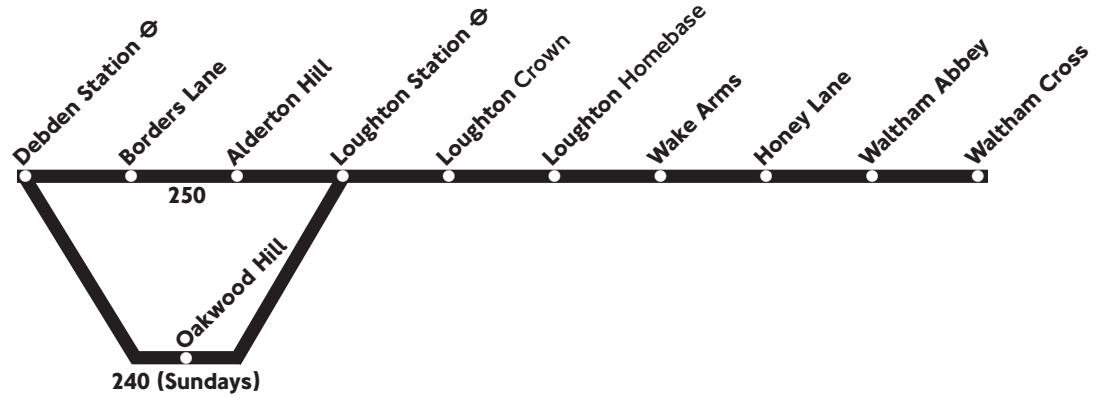

# 240

Sundays

# 250

Daily

**Debden - Oakwood Hill - Loughton - Waltham Cross (240)**  
**Debden - Borders Lane - Loughton - Waltham Cross (250)**

**Includes Sunday journey on route 251 between Debden and Waltham Cross via Borders Lane, Loughton and Upshire.**

# 250

Daily

**Waltham Cross - Loughton - Oakwood Hill - Debden (240)**  
**Waltham Cross - Loughton - Borders Lane - Debden (250)**

Includes Sunday journey on route 251 between Waltham Cross and Debden via Uphire, Loughton and Borders Lane.