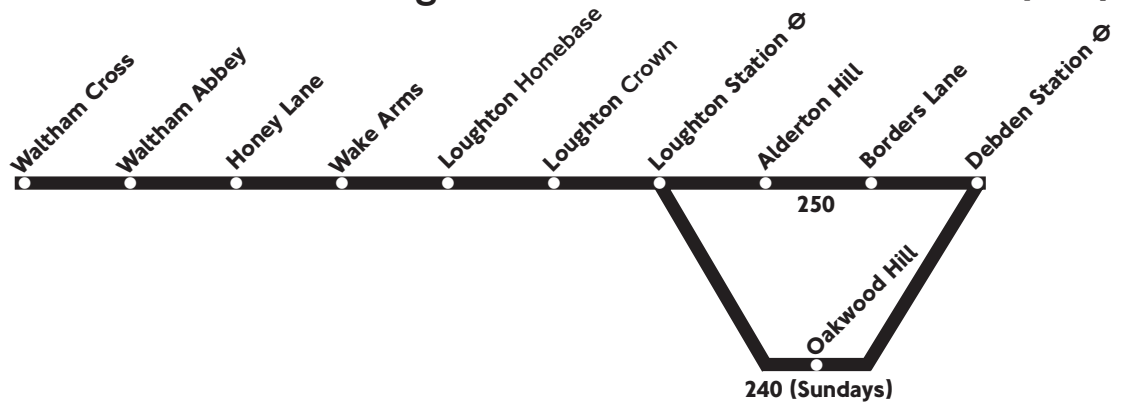

# 250

Daily

**Waltham Cross - Loughton - Oakwood Hill - Debden (240)**  
**Waltham Cross - Loughton - Borders Lane - Debden (250)**

Includes Sunday journey on route 251 between Waltham Cross and Debden via Uphire, Loughton and Borders Lane.