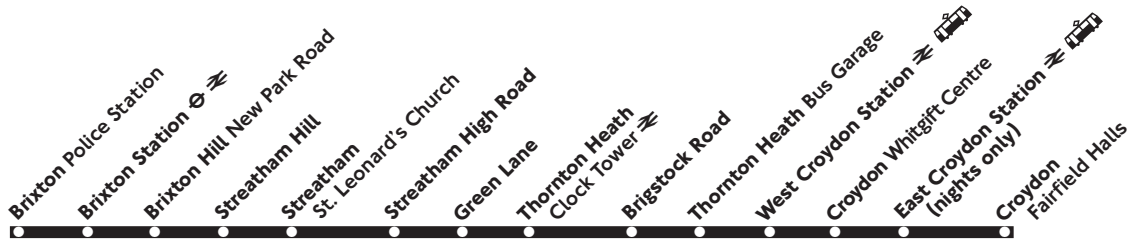

250

Brixton - Streatham - Croydon

Monday - Friday

Brixton Police Station	2400	0100	0115	0145	15	45	0515	0530	0545	0630	2012
Streatham Hill Telford Avenue	0008	0108	0123	0153	Then	23	53	0523	0538	0553	0638
Streatham St. Leonard's Church	0013	Then	0113	0128	0158	every	28	58	0528	0543	0558
Streatham High Road Green Lane	0018	about	0118	0133	0203	30 mins	33	03	0533	0548	0603
Thornton Heath Clock Tower	0026	every	0126	0141	0211	at these	41	11	until	0541	0556
Thornton Heath Bus Garage	0031	12 minutes	0131	0146	0216	minutes	46	16	0546	0601	0616
West Croydon Station	0037	until	0137	0152	0222	past the	52	22	0552	0607	0622
East Croydon Station	↓	↓	0156	0226	hour	56	26	0556	↓	↓	0710
Croydon Fairfield Halls	0041	0141	0157	0227	57	27	0557	0611	0626	0715	2102

Brixton Police Station	2024	2348	
Streatham Hill Telford Avenue	2034	Then	2356
Streatham St. Leonard's Church	2044	about	0001
Streatham High Road Green Lane	2050	every	0006
Thornton Heath Clock Tower	2058	12 minutes	0014
Thornton Heath Bus Garage	2104	until	0019
West Croydon Station	2110	0025	
Croydon Fairfield Halls	2114	0029	

Saturday (also Good Friday)

Brixton Police Station	2400	0100	0115	0145	15	45	0515	0530	0645	0733
Streatham Hill Telford Avenue	0008	0108	0123	0153	Then	23	53	0523	0538	0653
Streatham St. Leonard's Church	0013	Then	0113	0128	0158	every	28	58	0528	0543
Streatham High Road Green Lane	0018	about	0118	0133	0203	30 mins	33	03	0533	0548
Thornton Heath Clock Tower	0026	every	0126	0141	0211	at these	41	11	until	0541
Thornton Heath Bus Garage	0031	12 minutes	0131	0146	0216	minutes	46	16	0546	0601
West Croydon Station	0037	until	0137	0152	0222	past the	52	52	0552	0607
East Croydon Station	↓	↓	0156	0226	hour	56	26	0556	↓	↓
Croydon Fairfield Halls	0041	0141	0157	0227	57	27	0557	0611	0726	0821

Brixton Police Station	0742	0820	1940	2348
Streatham Hill Telford Avenue	0750	Then	0830	Then
Streatham St. Leonard's Church	0759	about	0839	about
Streatham High Road Green Lane	0805	every	0845	every
Thornton Heath Clock Tower	0814	10 minutes	0854	7-8
Thornton Heath Bus Garage	0820	until	0900	minutes
West Croydon Station	0827	0907	until	2026
Croydon Fairfield Halls	0831	0911	2030	0029

Sunday and other Public Holidays

Brixton Police Station	2400	0100	0115	0145	15	45	0515	0530	0700	0715	0730	0745
Streatham Hill Telford Avenue	0008	0108	0123	0153	Then	23	53	0523	0538	0708	0723	0738
Streatham St. Leonard's Church	0013	Then	0113	0128	0158	every	28	58	0528	0543	Then	0713
Streatham High Road Green Lane	0018	about	0118	0133	0203	30 mins	33	03	0533	0548	every	0718
Thornton Heath Clock Tower	0026	every	0126	0141	0211	at these	41	11	until	0541	0556	15 minutes
Thornton Heath Bus Garage	0031	12 minutes	0131	0146	0216	minutes	46	16	0546	0601	until	0726
West Croydon Station	0037	until	0137	0152	0222	past the	52	52	0552	0607	until	0731
East Croydon Station	↓	↓	0156	0226	hour	56	26	0556	↓	↓	↓	↓
Croydon Fairfield Halls	0041	0141	0157	0227	57	27	0557	0611	0741	0758	0815	0832