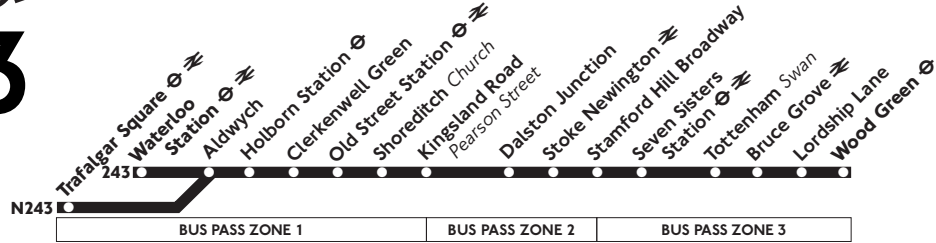

243

Daily

N243

Every night

Waterloo - Old Street - Wood Green (243) Trafalgar Square - Old Street - Wood Green (N243)

Mondays to Fridays

Waterloo Station	---	---	---	0438	0458	0518	0538	0553	0608	0623	0638	0646	0653	0701	2003	0017
Holborn Station	---	---	---	0444	0504	0524	0544	0559	0614	0629	0645	0653	0700	0708	2010	0023
Clerkenwell Green	---	---	---	0448	0508	0528	0548	0603	0618	0635	0651	0659	0706	0714	2016	0027
Old Street Station	---	---	---	0451	0511	0531	0551	0611	0626	0643	0654	0702	0709	0717	Then 2020	Then 0030
Shoreditch Church	---	---	---	0453	0513	0533	0553	0608	0623	0640	0656	0704	0711	0719	about 2023	about 0032
Dalston Junction	---	---	---	0459	0519	0539	0559	0614	0629	0647	0703	0711	0718	0726	every 2031	every 0038
Stoke Newington Rectory Road	---	---	---	0503	0523	0543	0603	0618	0633	0651	0707	0715	0722	0731	6-7 2036	12 0042
Stamford Hill Broadway	---	---	---	0507	0527	0547	0607	0622	0638	0656	0712	0720	0727	0737	mins 2041	mins 0046
Seven Sisters Station	A	A	A	0511	0531	0551	0611	0626	0643	0701	0717	0725	0733	0743	until 2046	until 0050
Bruce Grove Station	0437	0452	0507	0513	0533	0553	0613	0628	0646	0704	0720	0728	0737	0747	2049	0052
Lordship Lane Downhills Way	0440	0455	0510	0516	0536	0556	0616	0633	0651	0709	0725	0733	0743	0753	2054	0055
Wood Green Station	0443	0458	0513	0519	0539	0559	0619	0637	0655	0713	0729	0739	0749	0759	2058	0058

Saturdays (also Good Fridays)

Waterloo Station	---	---	---	0438	0458	0518	0538	0558	0618	0638	0651	0841	1951	0017
Holborn Station	---	---	---	0444	0504	0524	0544	0604	0624	0645	0658	0848	1958	0023
Clerkenwell Green	---	---	---	0448	0508	0528	0548	0608	0628	0651	0704	0854	2004	0027
Old Street Station	---	---	---	0451	0511	0531	0551	0611	0632	0654	0707	Then 0859	Then 2008	Then 0030
Shoreditch Church	---	---	---	0453	0513	0533	0553	0613	0634	0656	0709	about 0901	about 2011	about 0032
Dalston Junction	---	---	---	0459	0519	0539	0559	0619	0641	0703	0716	every 0909	every 2019	every 0038
Stoke Newington Rectory Road	---	---	---	0503	0523	0543	0603	0623	0645	0707	0720	12 0914	8-10 2024	12 0042
Stamford Hill Broadway	---	---	---	0507	0527	0547	0607	0627	0649	0711	0724	minutes 0919	minutes 2029	mins 0046
Seven Sisters Station	A	A	A	0511	0531	0551	0611	0631	0654	0716	0729	until 0924	until 2034	until 0050
Bruce Grove Station	0437	0457	0513	0533	0553	0613	0634	0657	0719	0732	0927	2037	0052	
Lordship Lane Downhills Way	0440	0500	0516	0536	0556	0616	0639	0702	0724	0737	0933	2042	0055	
Wood Green Station	0443	0503	0519	0539	0559	0619	0643	0706	0728	0741	0937	2046	0058	

Sundays and other Public Holidays