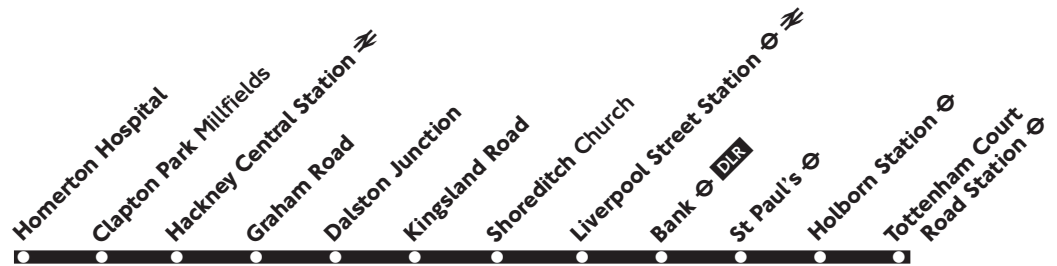

242

Homerton Hospital - Hackney - Tottenham Court Rd

Monday - Friday

Homerton Hospital	0003	0033	<i>Then</i>	03	33	0403	0425	0440	0455	0510		0617		1824	1832	
Clapton Park Millfields	0009	0039	<i>every</i>	09	39	0409	0431	0446	0501	0516	<i>Then</i>	0623	<i>Then</i>	1834	1842	
Hackney Central Station	0014	0044	<i>30 mins</i>	14	44	0414	0436	0451	0506	0521	<i>about</i>	0628	<i>about</i>	1841	1849	
Dalston Junction	0019	0049	<i>at these</i>	19	49	0419	0441	0456	0511	0526	<i>every</i>	0634	<i>every</i>	1849	1857	
Shoreditch Church	0025	0055	<i>minutes</i>	25	55	<i>until</i>	0425	0447	0502	0517	0532	<i>8-10</i>	0642	<i>6</i>	1859	1907
Liverpool Street Station	0028	0058	<i>past</i>	28	58	0428	0450	0505	0520	0535	<i>minutes</i>	0646	<i>minutes</i>	1905	1912	
Bank Station	0032	0102	<i>each</i>	32	02	0432	0454	0509	0524	0539	<i>until</i>	0651	<i>until</i>	1912	1918	
Holborn Station	0039	0109	<i>hour</i>	39	09	0439	0501	0516	0531	0546		0659		1921	1927	
Tottenham Court Road Station	0044	0114		44	14	0444	0506	0521	0536	0551		0704		1926	1932	

Homerton Hospital	1840		1920		2340
Clapton Park Millfields	1850	<i>Then</i>	1928	<i>Then</i>	2346
Hackney Central Station	1857	<i>about</i>	1935	<i>about</i>	2352
Dalston Junction	1905	<i>every</i>	1943	<i>every</i>	2357
Shoreditch Church	1915	<i>8</i>	1953	<i>10</i>	0004
Liverpool Street Station	1919	<i>minutes</i>	1957	<i>minutes</i>	0007
Bank Station	1925	<i>until</i>	2003	<i>until</i>	0011
Holborn Station	1934		2012		0018
Tottenham Court Road Station	1939		2017		0023

Saturday (also Good Friday)

Homerton Hospital	0003	0033	<i>Then</i>	03	33	0403	0425	0440	0455	0510		0718		0750	0756	
Clapton Park Millfields	0009	0039	<i>every</i>	09	39	0409	0431	0446	0501	0516	<i>Then</i>	0724	<i>Then</i>	0756	0802	
Hackney Central Station	0014	0044	<i>30 mins</i>	14	44	0414	0436	0451	0506	0521	<i>about</i>	0729	<i>about</i>	0801	0807	
Dalston Junction	0019	0049	<i>at these</i>	19	49	0419	0441	0456	0511	0526	<i>every</i>	0735	<i>every</i>	0807	0813	
Shoreditch Church	0025	0055	<i>minutes</i>	25	55	<i>until</i>	0425	0447	0502	0517	0532	<i>12</i>	0742	<i>8</i>	0814	0820
Liverpool Street Station	0028	0058	<i>past</i>	28	58	0428	0450	0505	0520	0535	<i>minutes</i>	0746	<i>minutes</i>	0818	0824	
Bank Station	0032	0102	<i>each</i>	32	02	0432	0454	0509	0524	0539	<i>until</i>	0750	<i>until</i>	0822	0828	
Holborn Station	0039	0109	<i>hour</i>	39	09	0439	0501	0516	0531	0546		0758		0830	0836	
Tottenham Court Road Station	0044	0114		44	14	0444	0506	0521	0536	0551		0803		0835	0841	

Homerton Hospital	0802		1712		1817		2340
Clapton Park Millfields	0808	<i>Then</i>	1720	<i>Then</i>	1825	<i>Then</i>	2346
Hackney Central Station	0813	<i>about</i>	1727	<i>about</i>	1832	<i>about</i>	2352
Dalston Junction	0819	<i>every</i>	1736	<i>every</i>	1838	<i>every</i>	2357
Shoreditch Church	0826	<i>6</i>	1746	<i>8</i>	1846	<i>10</i>	0004
Liverpool Street Station	0830	<i>minutes</i>	1751	<i>minutes</i>	1850	<i>minutes</i>	0007
Bank Station	0834	<i>until</i>	1756	<i>until</i>	1854	<i>until</i>	0011
Holborn Station	0842		1805		1901		0018
Tottenham Court Road Station	0847		1811		1906		0023

Sunday and other Public Holidays