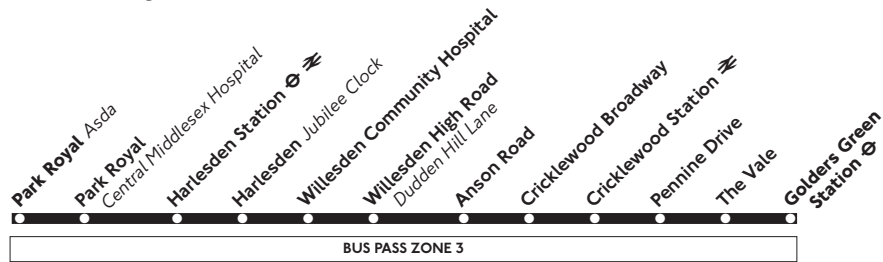

## Park Royal - Willesden - Golders Green

Daily

BUS PASS ZONE 3