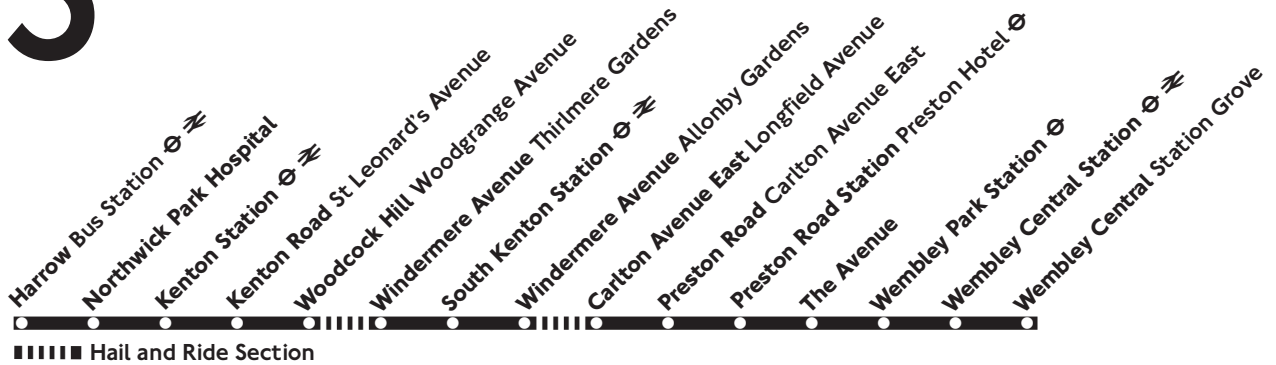

223

Harrow - Kenton - Wembley

Daily

Monday - Friday

Harrow Bus Station ⇌	0555	0615	0635	0651	0706	0721				1401	1421	1441	1501	1521	1541	1600	1620	1640	1700
Northwick Park Hospital	0600	0620	0640	0656	0711	0726				1406	1426	1446	1506	1526	1547	1606	1626	1646	1706
Kenton Station ⇌	0603	0623	0643	0659	0714	0730	Then			1410	1430	1450	1510	1530	1551	1610	1630	1650	1710
South Kenton Station ⇌	0610	0630	0650	0706	0721	0739	every			1419	1439	1459	1521	1542	1603	1622	1642	1701	1721
Preston Road Station <i>Preston Hotel</i> ⇌	0613	0633	0653	0709	0724	0742	20 minutes			1422	1442	1502	1524	1545	1606	1625	1645	1704	1724
Wembley Park Station ⇌	0617	0637	0657	0713	0729	0749	until			1429	1449	1510	1532	1553	1614	1633	1652	1711	1731
Wembley Central Station ⇌	0623	0643	0703	0720	0736	0756				1436	1457	1518	1540	1601	1622	1641	1702	1721	1741
Wembley Central Station Grove	0624	0644	0704	0721	0737	0757				1437	1458	1519	1541	1602	1623	1643	1704	1723	1743
Harrow Bus Station ⇌	1720	1740	1800	1820	1840	1900	1915	1935	1955										2325
Northwick Park Hospital	1726	1746	1806	1826	1845	1905	1920	1940	2000										2330
Kenton Station ⇌	1730	1750	1810	1830	1849	1908	1923	1943	2003	Then									2333
South Kenton Station ⇌	1741	1801	1821	1841	1859	1916	1931	1950	2010	every									2340
Preston Road Station <i>Preston Hotel</i> ⇌	1744	1804	1824	1844	1902	1919	1934	1953	2013	30 minutes									2343
Wembley Park Station ⇌	1751	1811	1831	1850	1908	1925	1940	1957	2017	until									2347
Wembley Central Station ⇌	1801	1821	1839	1856	1914	1931	1946	2003	2023										2353
Wembley Central Station Grove	1803	1823	1840	1857	1915	1932	1947	2004	2024										2354

Saturday (also Good Friday)

Harrow Bus Station ⇌	0555			0825	0843	0901				1801	1825	1855							2325
Northwick Park Hospital	0600			0830	0848	0906				1806	1830	1900							2330
Kenton Station ⇌	0603	Then		0833	0851	0910	Then			1810	1834	1903	Then						2333
South Kenton Station ⇌	0610	every		0840	0858	0919	every			1819	1841	1910	every						2340
Preston Road Station <i>Preston Hotel</i> ⇌	0613	30 minutes		0843	0901	0922	20 minutes			1822	1844	1913	30 minutes						2343
Wembley Park Station ⇌	0617	until		0847	0908	0929	until			1829	1848	1917	until						2347
Wembley Central Station ⇌	0623			0853	0915	0936				1836	1854	1923							2353
Wembley Central Station Grove	0624			0854	0916	0937				1837	1855	1924							2354

Sunday and other Public Holidays

Harrow Bus Station ⇌	0730	0800	0830	0855						1755	1825	1855							2325
Northwick Park Hospital	0735	0805	0835	0900						1800	1830	1900							2330
Kenton Station ⇌	0738	0808	0838	0903	Then					1803	1833	1903	Then						2333
South Kenton Station ⇌	0745	0815	0845	0911	every					1811	1840	1910	every						2340
Preston Road Station <i>Preston Hotel</i> ⇌	0748	0818	0848	0914	30 minutes					1814	1843	1913	30 minutes						2343
Wembley Park Station ⇌	0752	0822	0852	0920	until					1820	1848	1917	until						2347
Wembley Central Station ⇌	0758	0828	0858	0926						1826	1854	1923							2353
Wembley Central Station Grove	0759	0829	0859	0927						1827	1855	1924							2354

Operated by First for London Buses 18.2.06 T66270