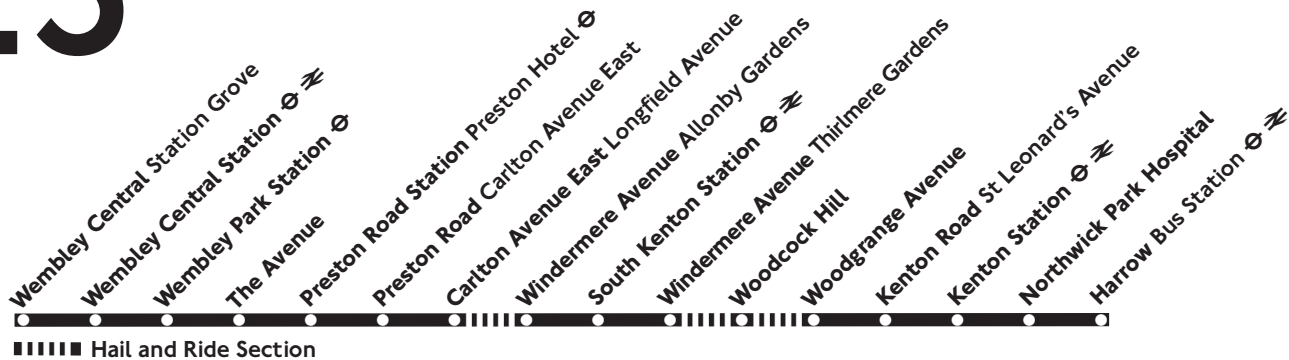

223

Wembley - Kenton - Harrow

Daily

Monday - Friday

Wembley Central Station Grove	0615	0635	0655	0715		0835	0855	0915		1415	1435	1455	1513	1530	1550	1610
Wembley Central Station	0617	0637	0657	0718		0838	0858	0917		1417	1437	1457	1515	1533	1553	1613
Wembley Park Station	0622	0642	0702	0724	Then	0844	0904	0922	Then	1422	1442	1502	1520	1539	1559	1619
Preston Road Station Preston Hotel	0626	0646	0707	0729	every	0849	0908	0926	every	1426	1446	1506	1524	1544	1604	1624
South Kenton Station	0629	0650	0711	0733	20 minutes	0853	0912	0930	20 minutes	1430	1450	1510	1529	1549	1609	1629
Kenton Station	0639	0701	0723	0745	until	0905	0922	0940	until	1440	1500	1522	1544	1604	1624	1644
Northwick Park Hospital	0645	0707	0729	0751		0911	0928	0946		1446	1507	1529	1551	1611	1631	1651
Harrow Bus Station	0649	0711	0733	0755		0915	0932	0950		1450	1512	1534	1556	1616	1636	1656

Wembley Central Station Grove	1630	1650	1710	1730	1750	1810	1830	1850	1910	1930	1950	2010		2340
Wembley Central Station	1633	1653	1713	1733	1753	1813	1833	1852	1912	1932	1952	2012		2342
Wembley Park Station	1639	1659	1719	1739	1759	1819	1839	1857	1917	1937	1957	2017	Then	2347
Preston Road Station Preston Hotel	1644	1704	1724	1744	1804	1824	1844	1901	1921	1941	2001	2021	every	2351
South Kenton Station	1648	1708	1728	1748	1808	1828	1847	1904	1924	1944	2004	2024	30 minutes	2354
Kenton Station	1701	1719	1739	1759	1819	1839	1857	1914	1934	1953	2013	2033	until	0003
Northwick Park Hospital	1708	1726	1746	1806	1826	1845	1902	1919	1938	1957	2017	2037		0007
Harrow Bus Station	1713	1731	1751	1811	1831	1849	1906	1923	1942	2001	2021	2041		0011

Saturday (also Good Friday)

Wembley Central Station Grove	0615		0815	0835	0855		1755	1815	1840		2340
Wembley Central Station	0617		0817	0837	0857		1757	1817	1842		2342
Wembley Park Station	0622	Then	0822	0842	0902	Then	1802	1822	1847	Then	2347
Preston Road Station Preston Hotel	0626	every	0826	0846	0906	every	1806	1826	1851	every	2351
South Kenton Station	0629	30 minutes	0829	0849	0910	20 minutes	1810	1830	1854	30 minutes	2354
Kenton Station	0638	until	0838	0858	0920	until	1820	1840	1903	until	0003
Northwick Park Hospital	0642		0842	0904	0926		1826	1844	1907		0007
Harrow Bus Station	0646		0846	0908	0930		1830	1848	1911		0011

Sunday and other Public Holidays

Wembley Central Station Grove	0744	0814	0842	0910		1740	1810	1840		2340
Wembley Central Station	0746	0816	0844	0912		1742	1812	1842		2342
Wembley Park Station	0751	0821	0849	0917	Then	1747	1817	1847	Then	2347
Preston Road Station Preston Hotel	0755	0825	0853	0921	every	1751	1821	1851	every	2351
South Kenton Station	0758	0828	0856	0925	30 minutes	1755	1825	1854	30 minutes	2354
Kenton Station	0807	0837	0905	0935	until	1805	1835	1903	until	0003
Northwick Park Hospital	0811	0841	0911	0941		1811	1839	1907		0007
Harrow Bus Station	0815	0845	0915	0945		1815	1843	1911		0011

Operated by First for London Buses 18.2.06 T6627T