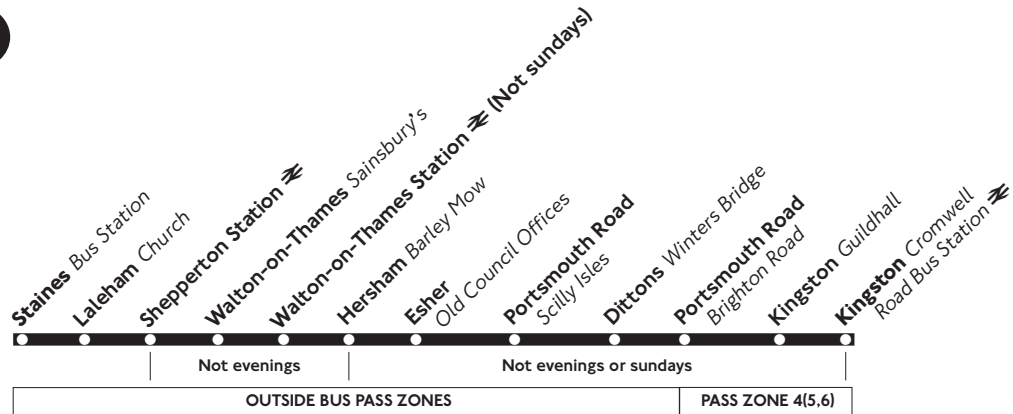

A - Continues to **Shepperton Green**, arriving at **1951**.

L - Operated by Legg's Travel **T** - Operated by Thames Bus

We do all we can to run the services shown but circumstances beyond our control mean that we may not always succeed. Special services run during the Christmas and New Year Holiday, with no buses on Christmas Day.

3.11.02
 T45210

218

Staines - Esher - Kingston

Daily

Mondays to Saturdays

								L	L
Staines Bus Station	---	0752	0907	Then	07	1707	1807	1908	2108
Laleham Church	---	0801	0916	every	16	1716	1816	1915	2115
Shepperton Station Station Approach	---	0808	0923	60	23	1723	1823	1920	2120
Walton-on-Thames Bear	0716	0816	0931	minutes,	31	1731	1831	---	---
Walton-on-Thames Station	0722	0822	0937	at	37	until	1737	1837	---
Hersham Barley Mow	0727	0827	0942	these	42	1742	1842	---	---
Esher Old Council Offices	0732	0832	0947	minutes	47	1747	1847	---	---
Portsmouth Road Scilly Isles	0736	0836	0951	past	51	1751	1851	---	---
Dittons Winters Bridge	0740	0840	0955	the	55	1755	1855	---	---
Kingston Cromwell Road Bus Station	0750	0850	1005	hour	05	1805	1904	---	---

Sundays and Public Holidays

	T	T	T	T
Staines Bus Station	1130	1430	1630	1830
Laleham Church	1138	1438	1638	1838
Shepperton Station Station Approach	1143	1443	1643	1843
Walton-on-Thames Bear	1150	1450	1650	1850
Hersham Barley Mow	1156	1456	1656	1856