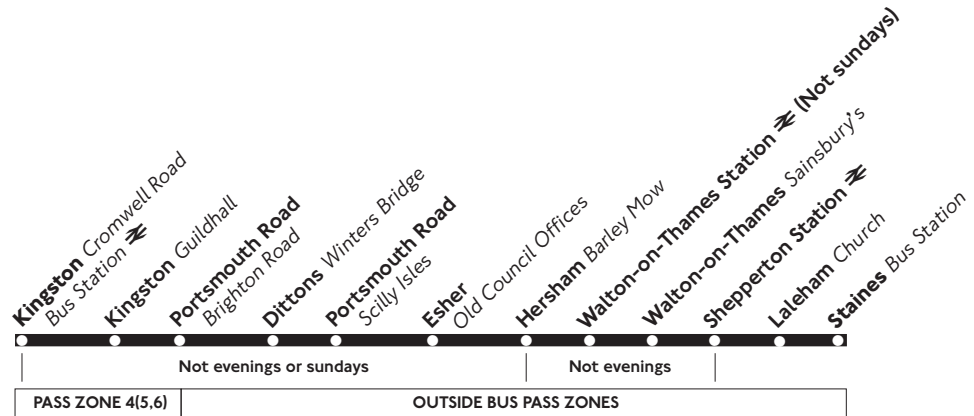

218

Kingston - Esher - Staines

Daily

Mondays to Saturdays

								L	L	
Kingston Cromwell Road Bus Station ⇌	0753	0913	Then	13		1713	1813	---	1913	---
Dittons Winters Bridge	0803	0923	every	23		1723	1823	---	1922	---
Portsmouth Road Scilly Isles	0807	0927	60	27		1727	1827	---	1925	---
Esher Old Council Offices	0811	0931	minutes,	31		1731	1831	---	1928	---
Hersham Barley Mow	0816	0936	at	36	until	1736	1836	---	1932	---
Walton-on-Thames Station ⇌	0821	0941	these	41		1741	1841	---	1936	---
Walton-on-Thames Sainsbury's	0827	0947	minutes	47		1747	1847	---	1942	---
Shepperton Station Station Approach ⇌	0835	0955	past	55		1755	1855	1920	1948	2120
Laleham Church	0842	1002	the	02		1802	1902	1925	A	2125
Staines Bus Station	0851	1011	hour	11		1811	1910	1932	---	2132

A - Continues to **Shepperton Green**, arriving at **1951**.

L - Operated by Legg's Travel **T** - Operated by Thames Bus

We do all we can to run the services shown but circumstances beyond our control mean that we may not always succeed. Special services run during the Christmas and New Year Holiday, with no buses on Christmas Day.

Sundays and Public Holidays

	T	T	T	T
Staines Bus Station	1130	1430	1630	1830
Laleham Church	1138	1438	1638	1838
Shepperton Station Station Approach	1143	1443	1643	1843
Walton-on-Thames Bear	1150	1450	1650	1850
Hersham Barley Mow	1156	1456	1656	1856