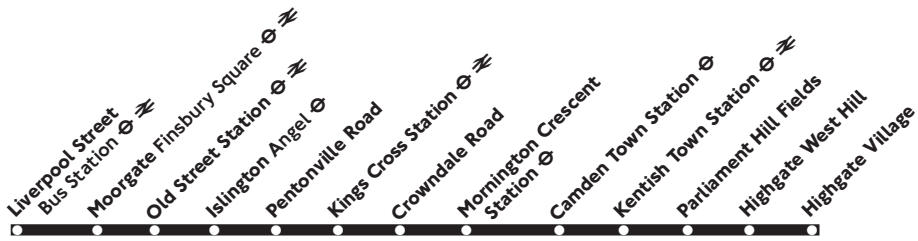

214

Daily

N214

Every night

Liverpool Street - Camden Town - Highgate Village

Monday - Friday

	N214	N214	N214		N214	N214	N214	N214		N214						
Liverpool Street Bus Station ⇌	0006	0020	0035	0050	Then	05	20	35	50	0605	0617		0650	1930		
Moorgate Finsbury Square	0010	0024	0039	0054	every	09	24	39	54	0609	0621	Then	0654	Then	1934	
Islington Angel ⇌	0016	0030	0045	0100	15 minutes	15	30	45	00	0615	0627	about	0700	about	1940	
Kings Cross Station ⇌	0021	0035	0050	0105	at these	20	35	50	05	until	0620	0632	every	0705	every	1945
Camden Town Station ⇌	0027	0041	0056	0111	minutes	26	41	56	11		0626	0638	12	0714	7-8	1951
Kentish Town Station ⇌	0031	0045	0100	0115	past	30	45	00	15		0630	0642	minutes	0719	minutes	1957
Parliament Hill Fields	0035	0049	0104	0119	the	34	49	04	19		0634	0646	until	0723	until	2002
Highgate Village North Road	0039	0053	0108	0123	hour	38	53	08	23		0638	0650		0728		2006
Liverpool Street Bus Station ⇌	1940			2130					0006							
Moorgate Finsbury Square	1944	Then		2134	Then				0010							
Islington Angel ⇌	1950	about		2140	about				0016							
Kings Cross Station ⇌	1955	every		2145	every				0021							
Camden Town Station ⇌	2001	10		2151	12				0027							
Kentish Town Station ⇌	2005	minutes		2155	minutes				0031							
Parliament Hill Fields	2009	until		2159	until				0035							
Highgate Village North Road	2013			2203					0039							