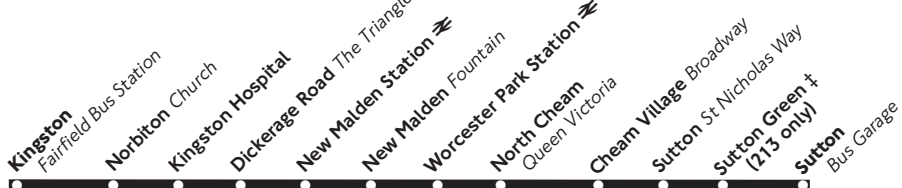

213

Daily

N213

Kingston - Worcester Park - Sutton

Every Night

BUS PASS ZONE 4(5,6)

Mondays to Fridays

	0005	0020	0035	N213 0100	N213 0130	N213 0200	N213 0230	Then	N213 00	N213 30	N213 0400	N213 0430	N213 0450	N213 0510	N213 0530	0618
Kingston Fairfield Bus Station	0005	0020	0035	0100	0130	0200	0230	Then	00	30	0400	0430	0450	0510	0530	0618
Norbiton Church	0010	0025	0040	0105	0135	0205	0235	every	05	35	0405	0435	0457	0517	0537	Then 0625
Dickerage Road The Triangle	0016	0031	0046	0110	0140	0210	0240	30	10	40	0410	0440	0502	0522	0542	about 0630
New Malden Fountain	0023	0038	0053	0115	0145	0215	0245	mins	15	45	0415	0445	0509	0529	0549	every 0637
Worcester Park Station Malden Rd ⇄	0028	0043	0058	0120	0150	0220	0250	at these	20	50	0420	0450	0514	0534	0554	12 0642
North Cheam Queen Victoria	0034	0049	0104	0124	0154	0224	0254	mins	24	54	0424	0454	0520	0540	0600	mins 0648
Cheam Village Broadway	0038	0053	0108	0127	0157	0227	0257	past	27	57	0427	0457	0524	0544	0604	until 0652
Sutton St Nicholas Way/Cheam Road	0042	0057	0112	0131	0201	0231	0301	each	31	01	0431	0501	0528	0548	0608	0656
Sutton Bus Garage (Bushey Road)	0047	0102	0117	0135	0205	0235	0305	hour	35	05	0435	0505	0534	0554	0614	0702

Saturdays

	0005	0020	0035	N213 0100	N213 0130	Then	N213 00	N213 30	N213 0400	N213 0430	N213 0450	N213 0510	N213 0530	N213 0550	N213 0605	N213 0620	N213 0635
Kingston Fairfield Bus Station	0005	0020	0035	0100	0130	Then	00	30	0400	0430	0450	0510	0530	0550	0605	0620	0635
Norbiton Church	0010	0025	0040	0105	0135	every	05	35	0405	0435	0457	0517	0537	0557	0612	0627	0642
Dickerage Road The Triangle	0016	0031	0046	0110	0140	30	10	40	0410	0440	0502	0522	0542	0602	0617	0632	0647
New Malden Fountain	0023	0038	0053	0115	0145	mins	15	45	0415	0445	0509	0529	0549	0609	0624	0639	0654
Worcester Park Station Malden Rd ⇄	0028	0043	0058	0120	0150	at these	20	50	0420	0450	0514	0534	0554	0614	0629	0644	0659
North Cheam Queen Victoria	0034	0049	0104	0124	0154	mins	24	54	0424	0454	0520	0540	0600	0620	0635	0650	0705
Cheam Village Broadway	0038	0053	0108	0127	0157	past	27	57	0427	0457	0524	0544	0604	0624	0639	0654	0709
Sutton St Nicholas Way/Cheam Road	0042	0057	0112	0131	0201	each	31	01	0431	0501	0528	0548	0608	0628	0643	0658	0713
Sutton Bus Garage (Bushey Road)	0047	0102	0117	0135	0205	hour	35	05	0435	0505	0534	0554	0614	0634	0649	0704	0719

‡ - Buses run via Sutton Green during the day on Mondays to Saturdays only

Sundays and other Public Holidays