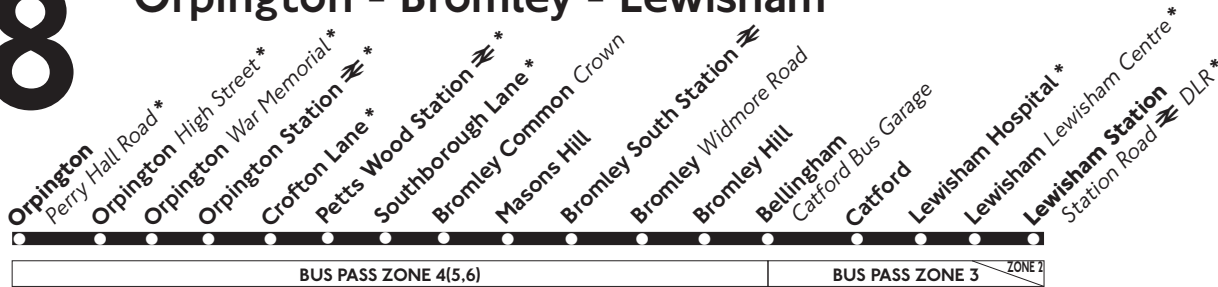

Lewisham Station	Loampit Vale ⇌ DLR	2225	2240	2255	2310	2325	2340	2355	0023	0045			
Catford	Lewisham Town Hall	2235	2250	2305	2320	2335	2350	0005	0033	0055			
Bromley Road	Downham Way	2243	2258	2313	2328	2343	2358	0013	0041	0103			
Bromley	Widmore Road (Stop J)	2250	2305	2320	2335	2350	0005	0020	0048	0110			
Bromley South Station	⇌	2255	2308	2323	2338	2353	0008	0023	0051	0113			
Bromley Common	Crown	2258	2313	2328	2343	2358	0013	0028	0056	0118			
Petts Wood Station	Queensway ⇌	2304	2319	2334	2349	0004	0019	0034	---	---			
Orpington Station	⇌	2310	2325	2340	2355	0010	0025	0040	---	---			
Orpington	War Memorial	2312	2327	2342	2357	0012	0027	0042	---	---			
Orpington	Perry Hall Road	2315	2330	2345	2400	0015	0030	0045	---	---			

8.6.02(A) T44320

208

Orpington - Bromley - Lewisham

Daily

* During the day on Mondays to Saturdays, buses normally run in two overlapping sections (Orpington to Catford and Bromley Common to Lewisham).

Mondays to Fridays